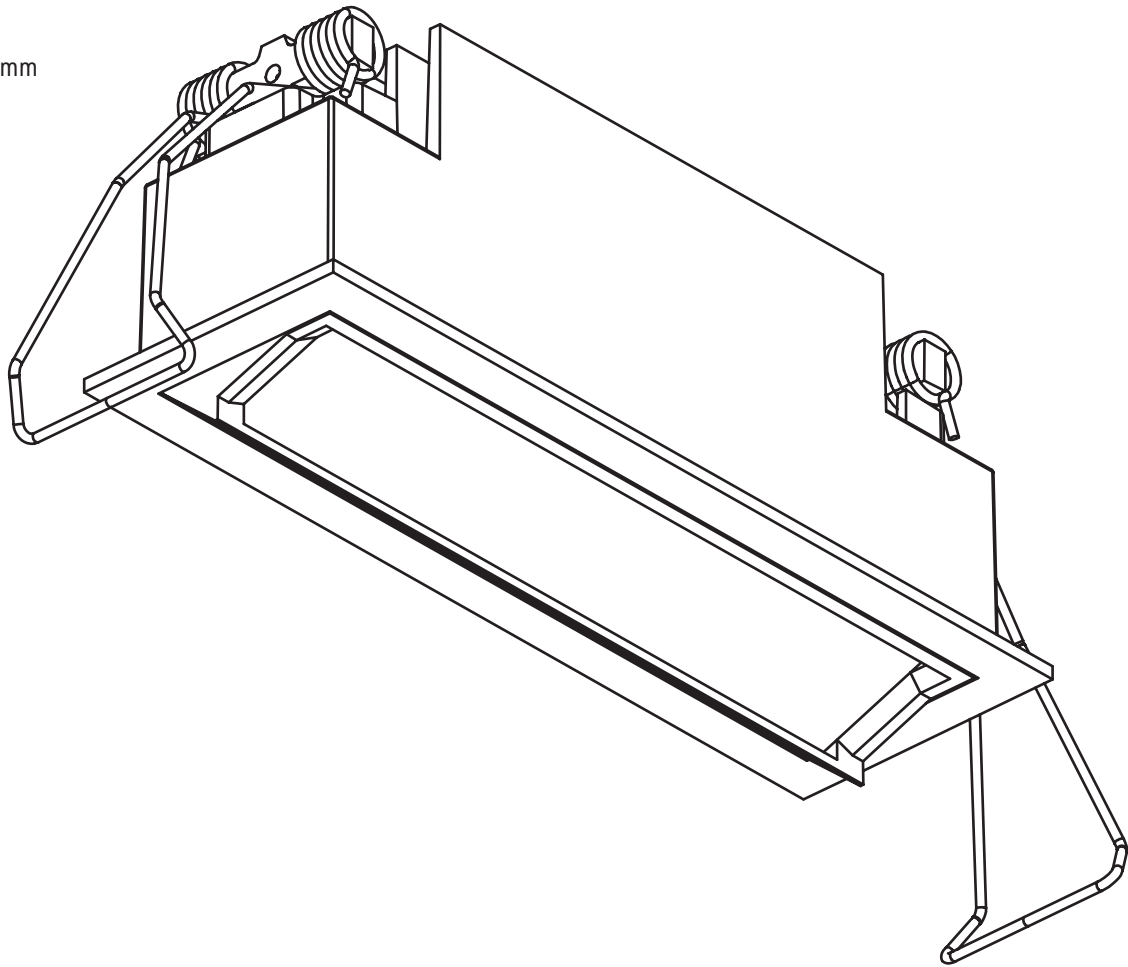

ART. NO.

3104-30-2
3104-30-3
3105-30-2
3105-30-3

Ledpro
by NORLUX

 130x37mm

Cold 5 Wallwash

INSTALLATION MANUAL

Safety Notes:

- The product must be installed, maintained, and operated as instructions below.
- Before starting installation of this product, make sure power supply is disconnected.
- Only to be installed by authorized electrician.
- Do not use abrasives or solvents when cleaning.
- Do not install the product if it appears damaged in any way. Check with manufacturer if in doubt.
- Do not modify this fitting in any matter as this will void warranty.
- Check protection class, if class I, it must be earthed.
- Disconnect power supply before maintenance or cleaning.