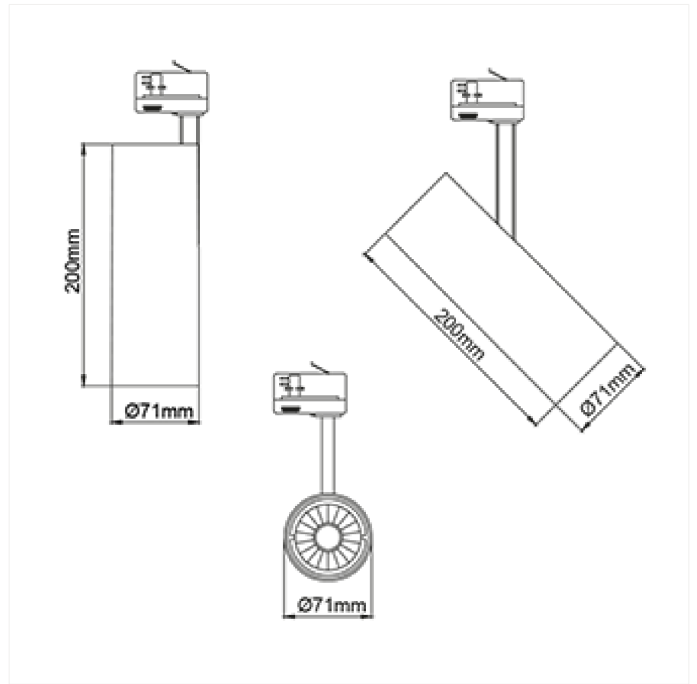

PRODUCT FAMILY SHEET

Silindir 70

Silindir 70

VERSIONS

Art.No	Effect [W]	Cold Lumen [lm]	Lumen Output [lm]	CCT [K]	Beam Angle [°]	Lens Difuser	CRI [>]	Color	Light Control	Connection
1081-7-40-2	20	2500	2400	3000	40°	Clear	90	Black	None	Track 3-Circuit
1081-7-24-3-d dd	20	2500	2300	3000	24°	Clear	90	White	DALI2	Track 3-Circuit+dim
1081-7-24-3	20	2500	2300	3000	24°	Clear	90	White	None	Track 3-Circuit
1081-7-40-3	20	2500	2400	3000	40°	Clear	90	White	None	Track 3-Circuit
1081-7-24-2-d dd	20	2500	2300	3000	24°	Clear	90	Black	DALI2	Track 3-Circuit+dim
1081-7-40-3-d dd	20	2500	2400	3000	40°	Clear	90	White	DALI2	Track 3-Circuit+dim
1081-7-40-2-d dd	20	2500	2400	3000	40°	Clear	90	Black	DALI2	Track 3-Circuit+dim
1081-6-40-2-d dd	20		1962	3000	40	Clear	90	Black		