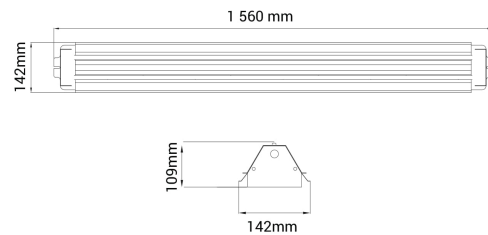

# Bladeline

**PRODUCT NO.:**

013977-00-1-ddd

**LIGHT TECHNICAL**

Lightsource Type:	LED (built in)
Lumen Output:	4787/9244
Lumen LED (tc=25):	5300/10300
Beam Angle:	90°
CCT (Color Temperature):	3000
CRI / Ra:	80
Color Code:	830
MacAdam (SDCM):	3
Lens (Diffuser):	Clear
UGR (<=):	18

**PRODUCT**

Ingress Protection:	IP20
Operating Temperature [°C]:	-25 - 50
Color:	Grey
Length [mm]:	1560
Height [mm]:	109
Width [mm]:	142
Weight [kg]:	1,15

**ELECTRICAL DATA**

Dimming:	DALI
System Power [W]:	36/77
System Voltage [V]:	230V 50Hz / 176-275VDC
Protection Class:	1
Max load pr circuit - B10:	9
Max load pr circuit - B16:	14
Max load pr circuit - C10:	15
Max load pr circuit - C16:	23
Leakage current [mA]:	0,65
Inrush current I <sub>max</sub> [A]:	40
Inrush current time [µs]:	178
Socket / Cap-Base:	N/A
Current Output [mA]:	500/1000
Voltage Forward Min [V]:	32,5
Voltage Forward Max [V]:	34,5