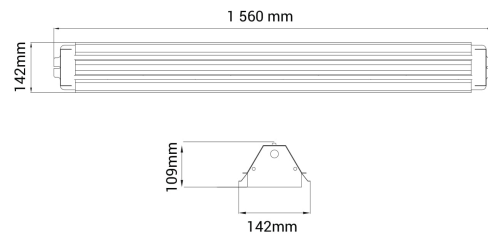

# Bladeline

**PRODUCT NO.:**

013977-00-1

**LIGHT TECHNICAL**

Lightsource Type:	LED (built in)
Lumen Output:	4787/9244
Lumen LED (tc=25):	5300/10300
Beam Angle:	90°
CCT (Color Temperature):	3000
CRI / Ra:	80
Color Code:	830
MacAdam (SDCM):	3
Lens (Diffuser):	Clear
UGR (<=):	18

**PRODUCT**

Ingress Protection:	IP20
Operating Temperature [°C]:	-10 - 40
Color:	Grey
Length [mm]:	1560
Height [mm]:	109
Width [mm]:	142
Weight [kg]:	1,15

**ELECTRICAL DATA**

Dimming:	None
System Power [W]:	36/77
System Voltage [V]:	230V 50Hz
Protection Class:	1
Max load pr circuit - B10:	10
Max load pr circuit - B16:	16
Max load pr circuit - C10:	16
Max load pr circuit - C16:	26
Leakage current [mA]:	0,25
Inrush current I <sub>max</sub> [A]:	32
Inrush current time [µs]:	251
Socket / Cap-Base:	N/A
Current Output [mA]:	500/1000
Voltage Forward Min [V]:	32,5
Voltage Forward Max [V]:	34,5