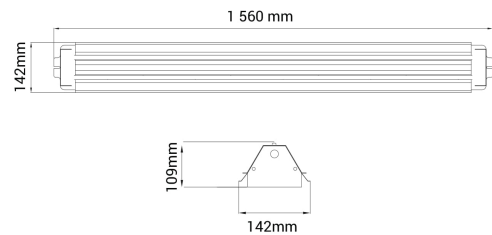

Bladeline

PRODUCT NO.:

013977-00-3

LIGHT TECHNICAL

Lightsource Type:	LED (built in)
Lumen Output:	4787/9244
Lumen LED (tc=25):	5300/10300
Beam Angle:	90°
CCT (Color Temperature):	3000
CRI / Ra:	80
Color Code:	830
MacAdam (SDCM):	3
Lens (Diffuser):	Clear
UGR (<=):	18

PRODUCT

Ingress Protection:	IP20
Operating Temperature [°C]:	-10 - 40
Color:	White
Length [mm]:	1560
Height [mm]:	109
Width [mm]:	142
Weight [kg]:	1,15

ELECTRICAL DATA

Dimming:	None
System Power [W]:	36/77
System Voltage [V]:	230V 50Hz
Protection Class:	1
Max load pr circuit - B10:	10
Max load pr circuit - B16:	16
Max load pr circuit - C10:	16
Max load pr circuit - C16:	26
Leakage current [mA]:	0,25
Inrush current I _{max} [A]:	32
Inrush current time [µs]:	251
Socket / Cap-Base:	N/A
Current Output [mA]:	500/1000
Voltage Forward Min [V]:	32,5
Voltage Forward Max [V]:	34,5