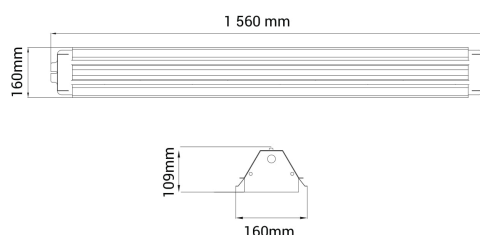

Bladeline

PRODUCT NO.: 013977-01-1-ddd

LIGHT TECHNICAL

Lightsource Type:	LED (built in)
Lumen Output:	4787/9244
Lumen LED (tc=25):	5300/10300
Beam Angle:	110°
CCT (Color Temperature):	3000
CRI / Ra:	80
Color Code:	830
MacAdam (SDCM):	3
Lens (Diffuser):	Clear
UGR (<=):	20

PRODUCT

Ingress Protection:	IP20
Operating Temperature [°C]:	-10 - 40
Color:	Grey
Length [mm]:	1560
Height [mm]:	109
Width [mm]:	160
Weight [kg]:	1,15

ELECTRICAL DATA

Dimming:	DALI
System Power [W]:	36/77
System Voltage [V]:	230V 50Hz
Protection Class:	1
Max load pr circuit - B10:	9
Max load pr circuit - B16:	14
Max load pr circuit - C10:	15
Max load pr circuit - C16:	23
Leakage current [mA]:	0,65
Inrush current I _{max} [A]:	40
Inrush current time [µs]:	178
Socket / Cap-Base:	N/A
Current Output [mA]:	500/1000
Voltage Forward Min [V]:	32,5
Voltage Forward Max [V]:	34,5