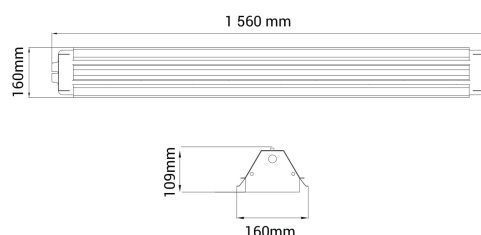

Bladeline

PRODUCT NO.: 013977-01-1

LIGHT TECHNICAL

Lightsource Type:	LED (built in)
Lumen Output:	4787/9244
Lumen LED (tc=25):	5300/10300
Beam Angle:	110°
CCT (Color Temperature):	3000
CRI / Ra:	80
Color Code:	830
MacAdam (SDCM):	3
Lens (Diffuser):	Clear
UGR (<=):	20

PRODUCT

Ingress Protection:	IP20
Operating Temperature [°C]:	-10 - 40
Color:	Grey
Length [mm]:	1560
Height [mm]:	109
Width [mm]:	160
Weight [kg]:	1,15

ELECTRICAL DATA

Dimming:	None
System Power [W]:	36/77
System Voltage [V]:	230V 50Hz
Protection Class:	1
Max load pr circuit - B10:	10
Max load pr circuit - B16:	16
Max load pr circuit - C10:	16
Max load pr circuit - C16:	26
Leakage current [mA]:	0,25
Inrush current I _{max} [A]:	32
Inrush current time [µs]:	251
Socket / Cap-Base:	N/A
Current Output [mA]:	500/1000
Voltage Forward Min [V]:	32,5
Voltage Forward Max [V]:	34,5