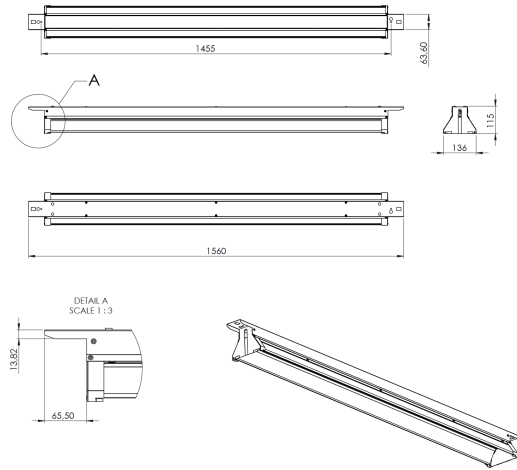

# Bladeline

**PRODUCT NO.:** 013977-2-00-1

LIGHT TECHNICAL	
Lightsource Type:	LED (built in)
Lumen Output:	4787/9244
Lumen LED (tc=25):	5300/10300
Beam Angle:	90°
CCT (Color Temperature):	3000
CRI / Ra:	80
Color Code:	830
MacAdam (SDCM):	3
Lens (Diffuser):	Clear

PRODUCT	
Ingress Protection:	IP20
Operating Temperature [°C]:	-10 - 30
Color:	Grey
Length [mm]:	1560
Height [mm]:	115
Width [mm]:	136
Weight [kg]:	1,15

MOUNTING / CONNECTION	
Connection:	QuickConnect
Mounting:	Ceiling