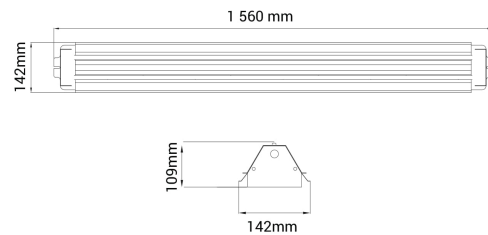

Bladeline

PRODUCT NO.:

013977-E-00-1

LIGHT TECHNICAL

Lightsource Type:	LED (built in)
Lumen LED (tc=25):	5300/10300
Beam Angle:	90°
CCT (Color Temperature):	3000
CRI / Ra:	80
Color Code:	830
MacAdam (SDCM):	3
Lens (Diffuser):	Clear

ELECTRICAL DATA

Dimming:	None
System Power [W]:	36/77
System Voltage [V]:	230V 50Hz
Protection Class:	1
Max load pr circuit - B10:	10
Max load pr circuit - B16:	16
Max load pr circuit - C10:	16
Max load pr circuit - C16:	26
Leakage current [mA]:	0,25
Inrush current I _{max} [A]:	32
Inrush current time [μs]:	251
Socket / Cap-Base:	N/A
Emergency light [h]:	1 hour
Emergency light testing:	Manual
Emergency lumen out [lm]:	450

PRODUCT

Ingress Protection:	IP20
Operating Temperature [°C]:	-10 - 40
Color:	Grey
Length [mm]:	1560
Height [mm]:	109
Width [mm]:	142
Weight [kg]:	1,15

MOUNTING / CONNECTION

Connection:	QuickConnect
Mounting:	Ceiling