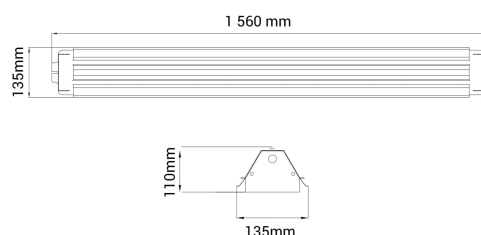

Bladeline

PRODUCT NO.: 0181-02-1

LIGHT TECHNICAL

Lightsource Type:	LED (built in)
Lumen LED (tc=25):	10600
Beam Angle:	90°
CCT (Color Temperature):	3000
CRI / Ra:	80
Color Code:	830
MacAdam (SDCM):	3
Lens (Diffuser):	Louvre

MOUNTING / CONNECTION

Connection:	18i5x2
Mounting:	Ceiling

PRODUCT

Ingress Protection:	IP20
Operating Temperature [°C]:	-10 - 40
Color:	Grey
Length [mm]:	1560
Height [mm]:	113
Width [mm]:	135
Weight [kg]:	3,35