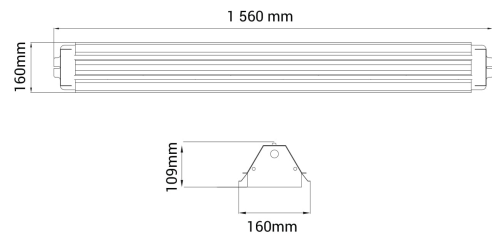

Bladeline

PRODUCT NO.:

023977-00-1

LIGHT TECHNICAL

Lightsource Type:	LED (built in)
Lumen LED (tc=25):	5600/10800
Beam Angle:	90°
CCT (Color Temperature):	4000
CRI / Ra:	80
Color Code:	840
MacAdam (SDCM):	3
Lens (Diffuser):	Clear
UGR (<=):	22

ELECTRICAL DATA

Dimming:	None
System Power [W]:	36/77
System Voltage [V]:	230V 50Hz
Protection Class:	1
Max load pr circuit - B10:	10
Max load pr circuit - B16:	16
Max load pr circuit - C10:	16
Max load pr circuit - C16:	26
Leakage current [mA]:	0,25
Inrush current I _{max} [A]:	32
Inrush current time [μs]:	251
Socket / Cap-Base:	N/A

PRODUCT

Ingress Protection:	IP20
Operating Temperature [°C]:	-10 - 40
Color:	Grey
Length [mm]:	1560
Height [mm]:	109
Width [mm]:	160
Weight [kg]:	1,15

MOUNTING / CONNECTION

Connection:	QuickConnect
Mounting:	Ceiling