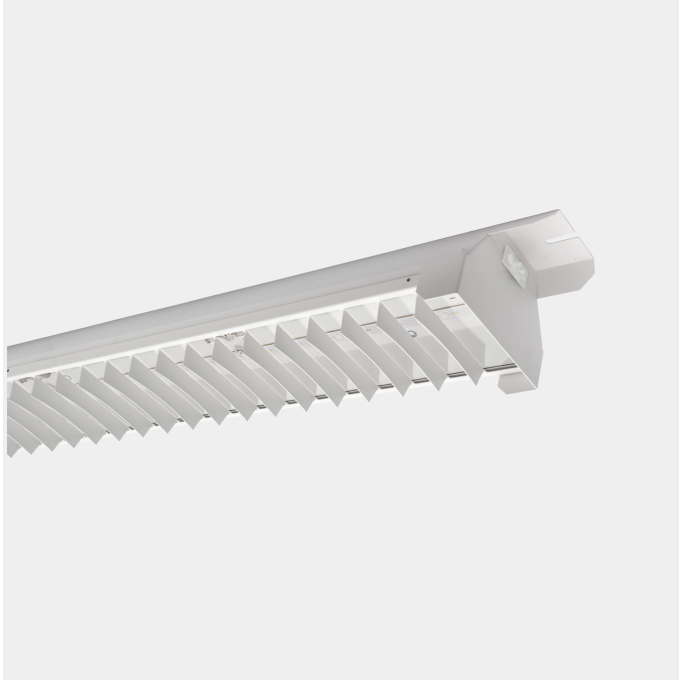

## PRODUCT SHEET

Bladeline

Art. no: 0261-2-02-3

**Ledpro**  
by NORLUX

# Bladeline

Bladeline is a highly flexible LED luminaire due to the fact that it may be installed surface mounted on the ceiling or on electrical tracks. The Bladeline has a efficiency LED driver providing a high light output. The Bladeline is an innovative LED luminaire with a white louvre front cover meet all demands for use in all retail - and industrial demands. The Louvre front cover made in aluminium reduces glare to a minimum level. The Bladeline is equipped with a chassis connector at each end to ensure a quick and efficient installation.

### SPECIFICATIONS

Lyskilde :	LED (built in)
Systemeffekt [W]:	65W
Fargetemperatur [K]:	2700K
Fargegjengivelse [CRI/Ra]:	80
Lumen ut (lm):	7224lm
Lumen LED (tc=25):	7300lm
Spredningsvinkel [°]:	90°
Optikk:	Crossblade
Dimmetype:	None
Spenning [V]:	230V 50Hz
Tilkobling:	18i3x2
Montering:	Tak
Lumen/W:	111lm/W
UGR (<=):	21
Fargetoleranse [SDCM]:	3
Farge :	White