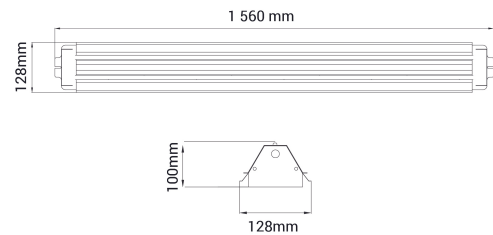

Bladeline

PRODUCT NO.:

0261-3-02-3

LIGHT TECHNICAL

Lightsource Type:	LED (built in)
Lumen LED (tc=25):	7300
Beam Angle:	110°
CCT (Color Temperature):	2700
CRI / Ra:	80
Color Code:	827
MacAdam (SDCM):	3
Lens (Diffuser):	Crossblade

PRODUCT

Ingress Protection:	IP20
Operating Temperature [°C]:	-10 - 40
Color:	White
Length [mm]:	156
Height [mm]:	100
Width [mm]:	128

ELECTRICAL DATA

Dimming:	None
System Power [W]:	65
System Voltage [V]:	230V 50Hz
Protection Class:	1
Max load pr circuit - B10:	18
Max load pr circuit - B16:	30
Max load pr circuit - C10:	30
Max load pr circuit - C16:	50
Leakage current [mA]:	0,45
Inrush current I _{max} [A]:	33
Inrush current time [μs]:	250
Socket / Cap-Base:	N/A
Current Output [mA]:	450

MOUNTING / CONNECTION

Connection:	18i3x2
Mounting:	Ceiling