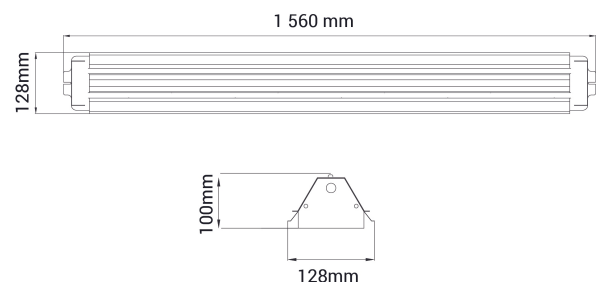

Bladeline EMG

0261-3E-02-3

Bladeline is a highly flexible LED luminaire due to the fact that it may be installed surface mounted on the ceiling or on electrical tracks. The Bladeline has a efficiency LED driver providing a high light output. The Bladeline is an innovative LED luminaire with a white louvre front cover meet all demands for use in all retail - and industrial demands. The Louvre front cover made in aluminium reduces glare to a minimum level. The Bladeline is equipped with a chassis connector at each end to ensure a quick and efficient installation. Batteries for emergency: 1 year warranty

Lyskilde :	LED (built in)
Systemeffekt [W]:	66W
Fargetemperatur [K]:	2700K
Fargegjengivelse [CRI/Ra]:	80
Lumen LED (tc=25):	7300lm
Spredningsvinkel [°]:	110°
Optikk:	Crossblade
Dimmetype:	None
Spenning [V]:	230V 50Hz
Tilkobling:	18i5x2
Montering:	Tak
Fargetoleranse [SDCM]:	3
Farge :	White
Lengde [mm]:	156mm
Høyde [mm]:	100mm
Bredde [mm]:	128mm
Nøddlys [t]:	1 hour
Nøddlys testfunksjon:	Manual
Nøddlys lumen ut [lm]:	450lm