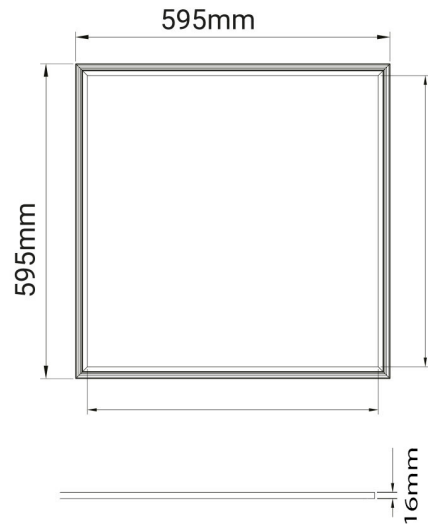

PRODUCT SHEET

Panel

Art. no: 0305-01-3

Lighting Solutions

Panel

Panel with RGB. Need 24V driver and RGB controller. White wire is common +, red wire is Red, green wire is Green and black wire is Blue.

SPECIFICATIONS

Lightsource Type:	LED (built in)
System Power [W]:	36W
CCT (Color Temperature):	RGB
CRI / Ra:	80
Beam Angle:	120°
Dimming:	Depending on Driver
System Voltage [V]:	24VDC
Connection:	Cable
Mounting:	Recessed, Ceiling
Color:	White
Length [mm]:	595mm
Height [mm]:	16mm
Width [mm]:	595mm