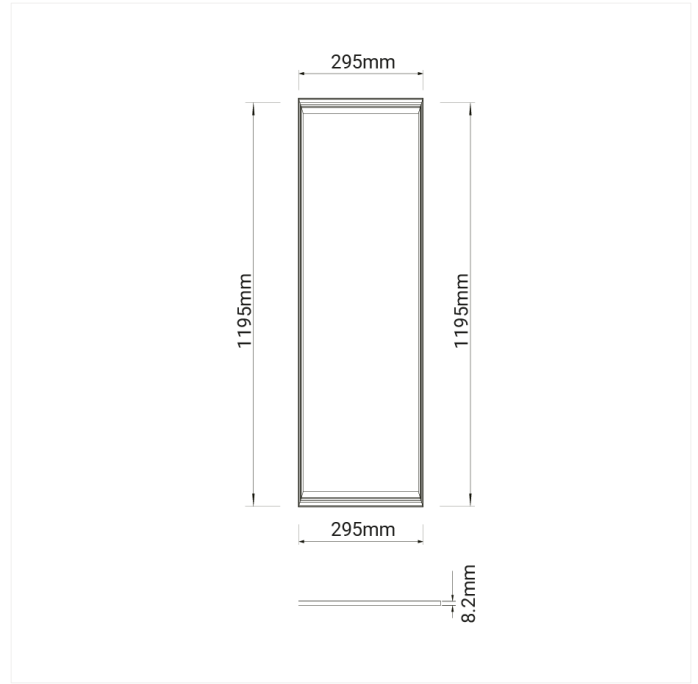

## FDV SPEC SHEET

Panel

Art. no: 0320-3-01-3

Lighting Solutions

### LIGHT TECHNICAL

Lightsource Type:	LED (built in)
Lumen Output:	4165
Lumen LED (tc=25):	4500
Beam Angle:	110°
CCT (Color Temperature):	3000
CRI / Ra:	80
Color Code:	830
Lens (Diffuser):	Opal

### PRODUCT

Ingress Protection:	IP40
Impact Protection:	IK05
Operating Temperature [°C]:	-
Lifetime [h]:	L80B50: 100 000
Color:	White
Length [mm]:	295
Height [mm]:	8,6
Width [mm]:	1195
Weight [kg]:	2,6