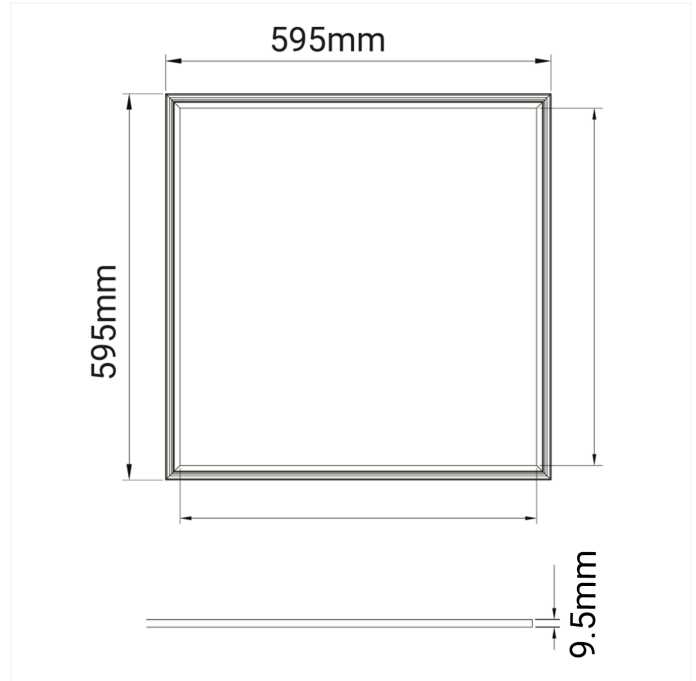

FDV SPEC SHEET

Panel

Art. no: 0385-2-01-3

Lighting Solutions

Panel

Art. no: 0385-2-01-3

LIGHT TECHNICAL

Lightsource Type:	LED (built in)
Lumen Output:	4920
Lumen LED (tc=25):	5100
Beam Angle:	110°
CCT (Color Temperature):	3000
CRI / Ra:	80
Color Code:	830
MacAdam (SDCM):	3
Lens (Diffuser):	Opal

MOUNTING / CONNECTION

Connection:	EPN0024
Mounting:	Recessed, Ceiling

ELECTRICAL DATA

Dimming:	Depending on Driver
System Power [W]:	33
System Voltage [V]:	230V 50Hz
Protection Class:	2
Max load pr circuit - B10:	14
Max load pr circuit - B16:	24
Max load pr circuit - C10:	24
Max load pr circuit - C16:	40
Inrush current I _{max} [A]:	25
Inrush current time [μs]:	150

FDV SPEC SHEET

Panel

Art. no: 0385-2-01-3

Lighting Solutions

PRODUCT

Ingress Protection:	IP40
Impact Protection:	IK05
Operating Temperature [°C]:	-10 - 40
Lifetime [h]:	L80B20: 100 000
Color:	White
Length [mm]:	595
Height [mm]:	9,5
Width [mm]:	595
Weight [kg]:	2,4