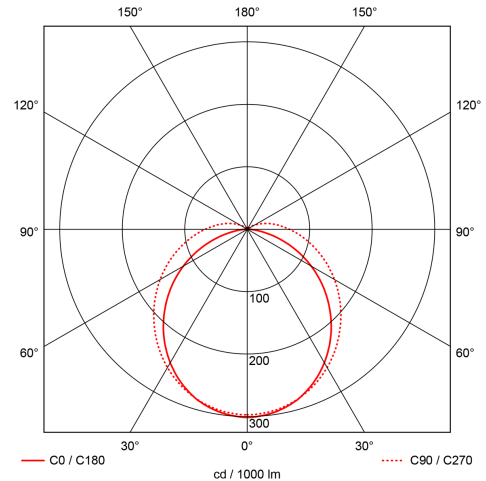

PRODUCT SHEET

Stream C

Art. no: 0451-01

Lighting Solutions

Stream C

Stream C is a sealed industrial light fixture for ceiling surface mounting or pending down with wires, indoor and outdoor. The Stream is classified in accordance with IP65. The light fixture is made from robust fiber glass and is equipped with a milky white (opal) diffuser w/stripe. The Stream is prepared for cable 5x2,5mm² wiring through for an efficient installation.

SPECIFICATIONS

Lightsource Type:	LED (built in)
System Power [W]:	51W
CCT (Color Temperature):	4000K
CRI / Ra:	80
Lumen Output:	6626lm
Lumen LED (tc=25):	7400lm
Beam Angle:	120
Lens (Diffuser):	Opal
Dimming:	None
System Voltage [V]:	230V 50Hz
Connection:	Terminalx2
Mounting:	Suspended, Surface
Lumen/W:	130lm/W
Through-wiring (mm ²):	5x2,5
Color:	Grey
Length [mm]:	1502mm
Height [mm]:	81mm
Width [mm]:	96mm