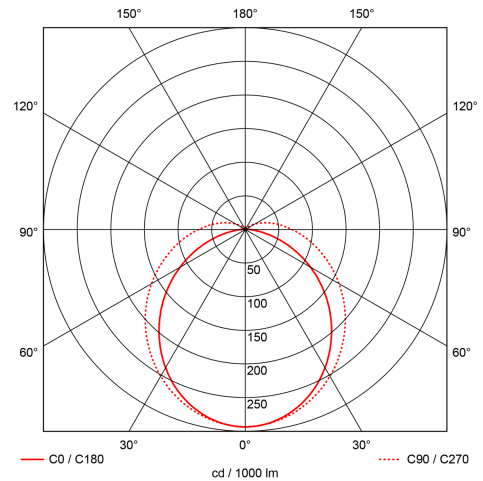

## PRODUCT SHEET

Stream C

Art. no: 0452-01

Lighting Solutions

# Stream C

Stream C is a sealed industrial light fixture for ceiling surface mounting or pending down with wires, indoor and outdoor. The Stream is classified in accordance with IP65. The light fixture is made from robust fiber glass and is equipped with a milky white (opal) diffuser w/stripe. The Stream is prepared for cable 5x2,5mm<sup>2</sup> wiring through for an efficient installation.

### SPECIFICATIONS

Lightsource Type:	LED (built in)
System Power [W]:	21W
CCT (Color Temperature):	4000K
CRI / Ra:	80
Lumen Output:	2580lm
Lumen LED (tc=25):	2900lm
Beam Angle:	120
Lens (Diffuser):	Opal
Dimming:	None
System Voltage [V]:	230V 50Hz
Connection:	Terminalx2
Mounting:	Suspended, Surface
Lumen/W:	123lm/W
Through-wiring (mm <sup>2</sup> ):	5x2,5
Color:	Grey
Length [mm]:	602mm
Height [mm]:	81mm
Width [mm]:	96mm