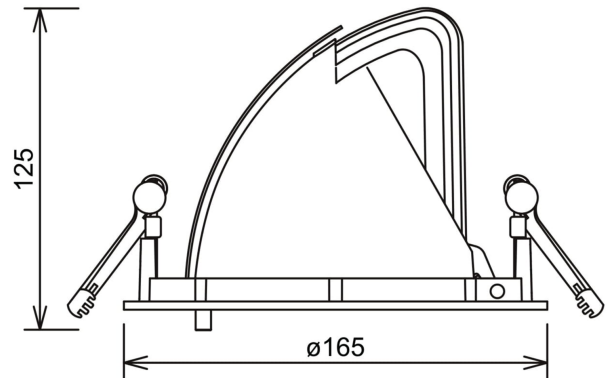

PRODUCT SHEET

Zeta Mini

Art. no: 1008-7-30-2

Lighting Solutions

Zeta Mini

155mm

SPECIFICATIONS

Lightsource Type:	LED (built in)
System Power [W]:	27W
CCT (Color Temperature):	3000K
CRI / Ra:	90
Lumen Output:	2735lm
Lumen LED (tc=25):	3600lm
Beam Angle:	30°
Lens (Diffuser):	Clear
Dimming:	None
System Voltage [V]:	230V 50Hz
Connection:	18i3 Quick connection
Mounting:	Recessed, Ceiling
Cut-out [mm]:	Ø155mm
Lumen/W:	101lm/W
MacAdam (SDCM):	3
Color:	Black
Length [mm]:	165mm
Height [mm]:	125mm
Width [mm]:	165mm
Weight [kg]:	0,95kg
To be recessed in insulation:	No

Zeta Mini is a small flexible LED downlight replacing the well-known Zebra mini, offering the same great quality and adjustment possibilities. The Zeta mini is supplied with 18i3 cable connector and can be delivered with a variety of connection options. The down light is available in three different colors.