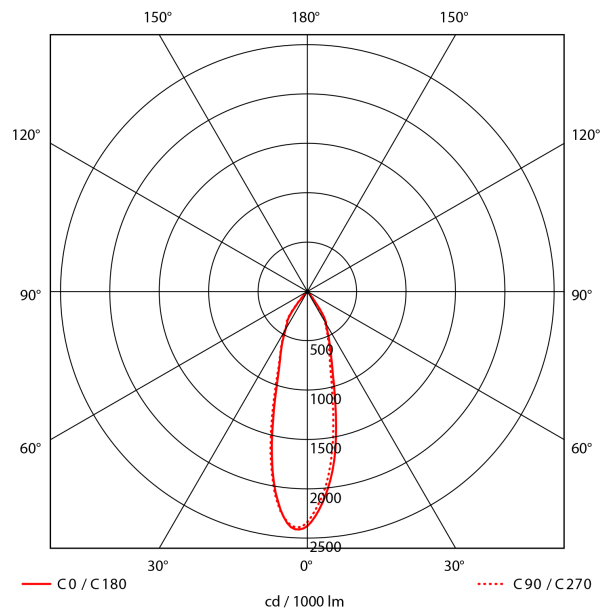

PRODUCT SHEET

Zeta Mini

Art. no: 1008-7-30-2

Lighting Solutions

Zeta Mini

155mm

SPECIFICATIONS

Lightsource Type:	LED (built in)
System Power [W]:	27W
CCT (Color Temperature):	3000K
CRI / Ra:	90
Lumen Output:	2735lm
Lumen LED (tc=25):	3600lm
Beam Angle:	30°
Lens (Diffuser):	Clear
Dimming:	None
System Voltage [V]:	230V 50Hz
Connection:	18i3 Quick connection
Mounting:	Recessed, Ceiling
Cut-out [mm]:	Ø155mm
Lumen/W:	101lm/W
MacAdam (SDCM):	3
Color:	Black
Length [mm]:	165mm
Height [mm]:	125mm
Width [mm]:	165mm
Weight [kg]:	0,95kg
To be recessed in insulation:	No

Zeta Mini is a small flexible LED downlight replacing the well-known Zebra mini, offering the same great quality and adjustment possibilities. The Zeta mini is supplied with 18i3 cable connector and can be delivered with a variety of connection options. The down light is available in three different colors.