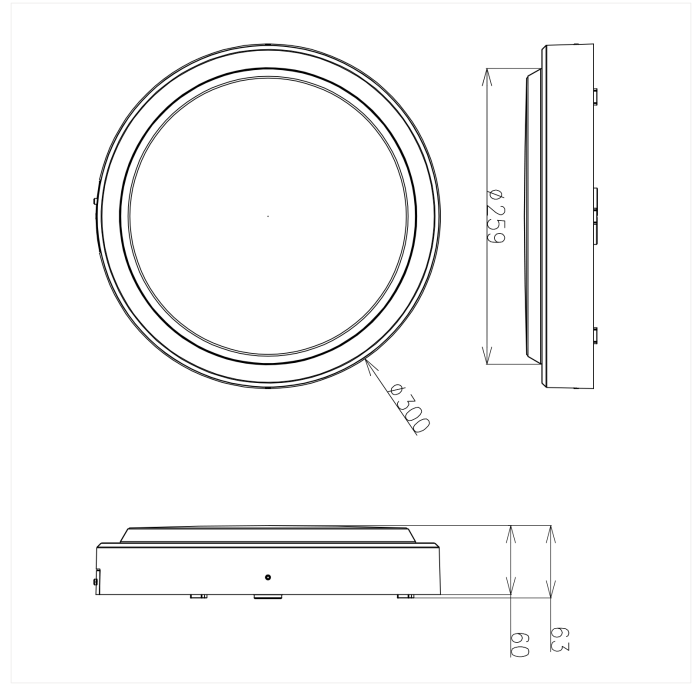

FDV SPEC SHEET

Yil

Art. no: 10100-01-7

Lighting Solutions

Yil

Art. no: 10100-01-7

LIGHT TECHNICAL

Lumen Output:	1700
Lumen LED (tc=25):	1750
Beam Angle:	120°
CCT (Color Temperature):	3/4/5700
CRI / Ra:	80
Color Code:	830/840/857
MacAdam (SDCM):	3
Lens (Diffuser):	Opal

MOUNTING / CONNECTION

Connection:	QuickConnect
Mounting:	Ceiling, Wall

ELECTRICAL DATA

Dimming:	None
System Power [W]:	10/15
System Voltage [V]:	230V 50Hz
Protection Class:	1
Max load pr circuit - C10:	37
Max load pr circuit - C16:	59
Leakage current [mA]:	0,75
Inrush current I _{max} [A]:	2,46
Inrush current time [µs]:	51

FDV SPEC SHEET

Yil

Art. no: 10100-01-7

Lighting Solutions

PRODUCT

Ingress Protection:	IP65
Impact Protection:	IK10
Operating Temperature [°C]:	-20 - 45
Lifetime [h]:	L80B50: 50.000
Height [mm]:	63
Width [mm]:	300
Weight [kg]:	2,04