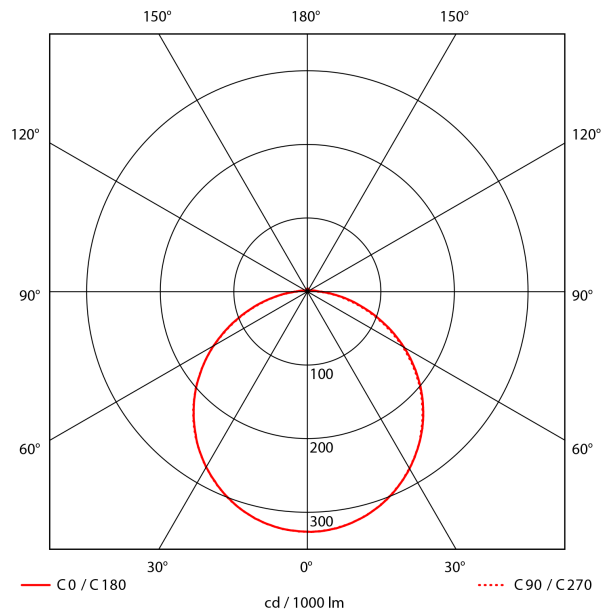

PRODUCT SHEET

Yil

Art. no: 10100-01-7

Lighting Solutions

Yil

SPECIFICATIONS

System Power [W]:	10/15W
CCT (Color Temperature):	3/4/5700
CRI / Ra:	80
Lumen Output:	1700lm
Lumen LED (tc=25):	1750lm
Beam Angle:	120°
Lens (Diffuser):	Opal
Dimming:	None
System Voltage [V]:	230V 50Hz
Connection:	QuickConnect
Mounting:	Ceiling, Wall
Lifetime [h]:	L80B50: 50.000 h
Lumen/W:	113lm/W
MacAdam (SDCM):	3
Height [mm]:	63mm
Width [mm]:	300mm
Weight [kg]:	2,04kg