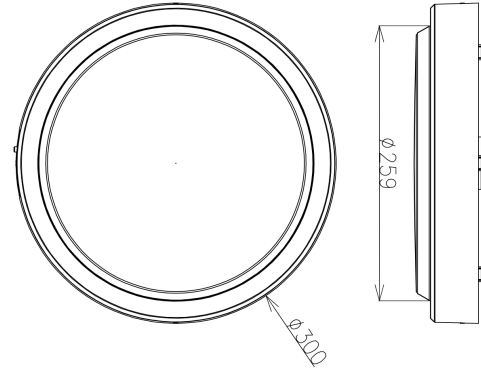

PRODUCT SHEET

Yil

Art. no: 10100-01-7

Lighting Solutions

Yil

SPECIFICATIONS

System Power [W]:	10/15W
CCT (Color Temperature):	3/4/5700
CRI / Ra:	80
Lumen Output:	1700lm
Lumen LED (tc=25):	1750lm
Beam Angle:	120°
Lens (Diffuser):	Opal
Dimming:	None
System Voltage [V]:	230V 50Hz
Connection:	QuickConnect
Mounting:	Ceiling, Wall
Lifetime [h]:	L80B50: 50.000 h
Lumen/W:	113lm/W
MacAdam (SDCM):	3
Height [mm]:	63mm
Width [mm]:	300mm
Weight [kg]:	2,04kg