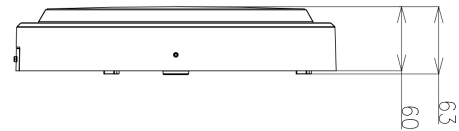

PRODUCT SHEET

Yil

Art. no: 10100-01-7

Lighting Solutions

Yil

SPECIFICATIONS

System Power [W]:	10/15W
CCT (Color Temperature):	3/4/5700
CRI / Ra:	80
Lumen Output:	1700lm
Lumen LED (tc=25):	1750lm
Beam Angle:	120°
Lens (Diffuser):	Opal
Dimming:	None
System Voltage [V]:	230V 50Hz
Connection:	QuickConnect
Mounting:	Ceiling, Wall
Lifetime [h]:	L80B50: 50.000 h
Lumen/W:	113lm/W
MacAdam (SDCM):	3
Height [mm]:	63mm
Width [mm]:	300mm
Weight [kg]:	2,04kg