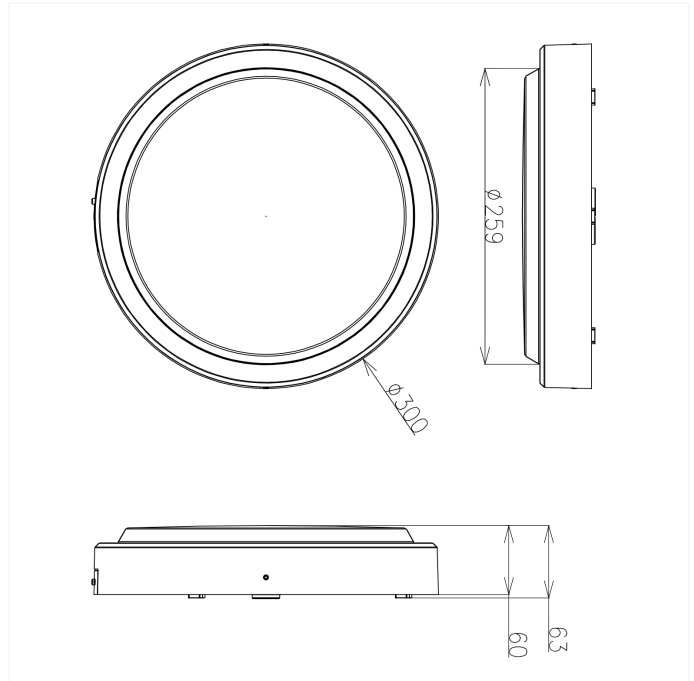

FDV SPEC SHEET

Yil

Art. no: 10100-04-7

Lighting Solutions

Yil

Art. no: 10100-04-7

LIGHT TECHNICAL

Lumen Output:	1050
Lumen LED (tc=25):	1100
Beam Angle:	120°
CCT (Color Temperature):	3/4/5700
CRI / Ra:	80
Color Code:	830/840/857
MacAdam (SDCM):	3
Lens (Diffuser):	Opal

MOUNTING / CONNECTION

Connection:	QuickConnect
Mounting:	Ceiling, Wall

ELECTRICAL DATA

Dimming:	None
System Power [W]:	10/15
System Voltage [V]:	230V 50Hz
Protection Class:	1
Max load pr circuit - C10:	37
Max load pr circuit - C16:	59
Leakage current [mA]:	0,75
Inrush current I _{max} [A]:	2,46
Inrush current time [µs]:	51

FDV SPEC SHEET

Yil

Art. no: 10100-04-7

Lighting Solutions

PRODUCT

Ingress Protection:	IP65
Impact Protection:	IK10
Operating Temperature [°C]:	-20 - 45
Lifetime [h]:	L80B50: 50.000
Color:	Grey
Height [mm]:	67
Width [mm]:	300
Weight [kg]:	2,04