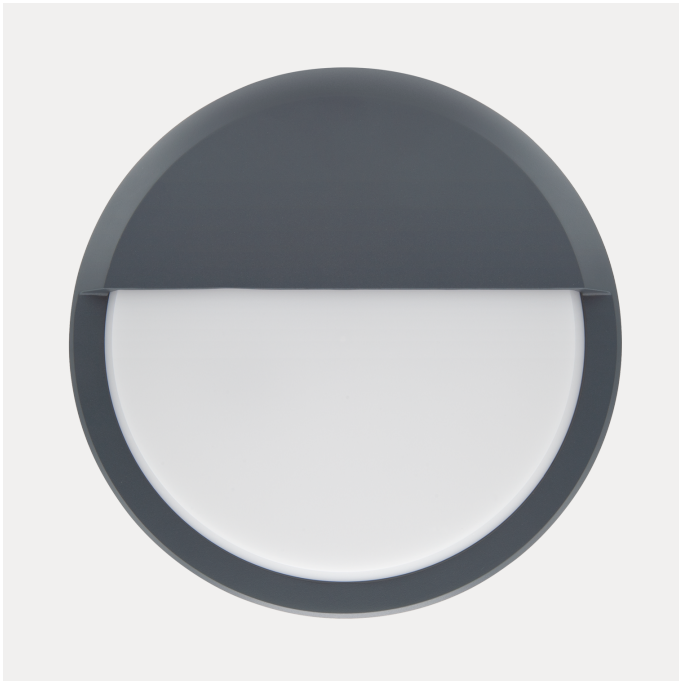

FDV SPEC SHEET

Yil

Art. no: 10100-04-7

Lighting Solutions

Yil

Art. no: 10100-04-7

LIGHT TECHNICAL

Lumen Output:	1050
Lumen LED (tc=25):	1100
Beam Angle:	120°
CCT (Color Temperature):	3/4/5700
CRI / Ra:	80
Color Code:	830/840/857
MacAdam (SDCM):	3
Lens (Diffuser):	Opal

MOUNTING / CONNECTION

Connection:	QuickConnect
Mounting:	Ceiling, Wall

ELECTRICAL DATA

Dimming:	None
System Power [W]:	10/15
System Voltage [V]:	230V 50Hz
Protection Class:	1
Max load pr circuit - C10:	37
Max load pr circuit - C16:	59
Leakage current [mA]:	0,75
Inrush current I _{max} [A]:	2,46
Inrush current time [µs]:	51

FDV SPEC SHEET

Yil

Art. no: 10100-04-7

Lighting Solutions

PRODUCT

Ingress Protection:	IP65
Impact Protection:	IK10
Operating Temperature [°C]:	-20 - 45
Lifetime [h]:	L80B50: 50.000
Color:	Grey
Height [mm]:	67
Width [mm]:	300
Weight [kg]:	2,04