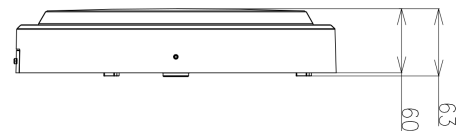

PRODUCT SHEET

Yil

Art. no: 10100-04-7

Lighting Solutions

Yil

SPECIFICATIONS

System Power [W]:	10/15W
CCT (Color Temperature):	3/4/5700
CRI / Ra:	80
Lumen Output:	1050lm
Lumen LED (tc=25):	1100lm
Beam Angle:	120°
Lens (Diffuser):	Opal
Dimming:	None
System Voltage [V]:	230V 50Hz
Connection:	QuickConnect
Mounting:	Ceiling, Wall
Lifetime [h]:	L80B50: 50.000 h
Lumen/W:	70lm/W
MacAdam (SDCM):	3
Color:	Grey
Height [mm]:	67mm
Width [mm]:	300mm
Weight [kg]:	2,04kg