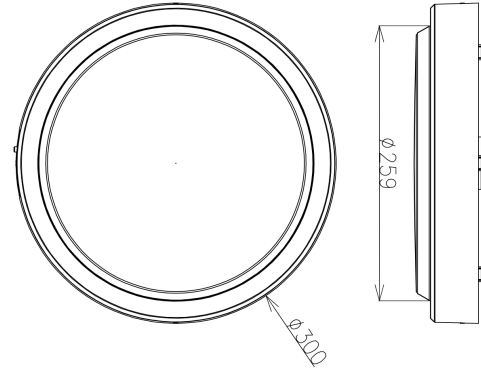

PRODUCT SHEET

Yil

Art. no: 10100-04-7

Lighting Solutions

Yil

SPECIFICATIONS

System Power [W]:	10/15W
CCT (Color Temperature):	3/4/5700
CRI / Ra:	80
Lumen Output:	1050lm
Lumen LED (tc=25):	1100lm
Beam Angle:	120°
Lens (Diffuser):	Opal
Dimming:	None
System Voltage [V]:	230V 50Hz
Connection:	QuickConnect
Mounting:	Ceiling, Wall
Lifetime [h]:	L80B50: 50.000 h
Lumen/W:	70lm/W
MacAdam (SDCM):	3
Color:	Grey
Height [mm]:	67mm
Width [mm]:	300mm
Weight [kg]:	2,04kg