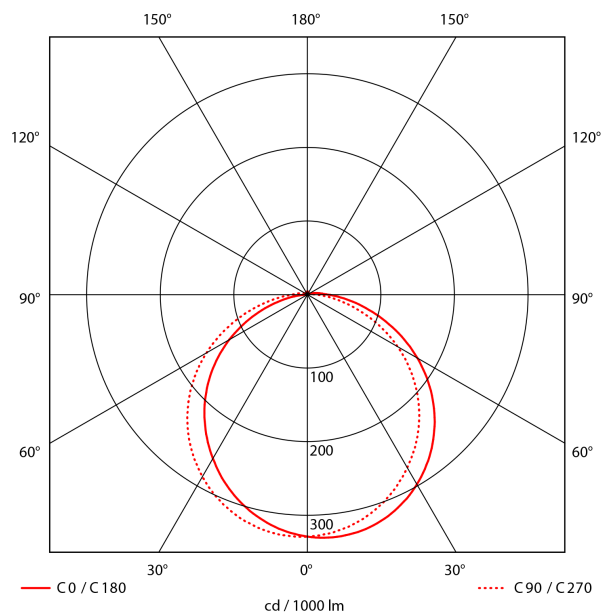

PRODUCT SHEET

Yil

Art. no: 10100-04-7

Lighting Solutions

Yil

SPECIFICATIONS

System Power [W]:	10/15W
CCT (Color Temperature):	3/4/5700
CRI / Ra:	80
Lumen Output:	1050lm
Lumen LED (tc=25):	1100lm
Beam Angle:	120°
Lens (Diffuser):	Opal
Dimming:	None
System Voltage [V]:	230V 50Hz
Connection:	QuickConnect
Mounting:	Ceiling, Wall
Lifetime [h]:	L80B50: 50.000 h
Lumen/W:	70lm/W
MacAdam (SDCM):	3
Color:	Grey
Height [mm]:	67mm
Width [mm]:	300mm
Weight [kg]:	2,04kg