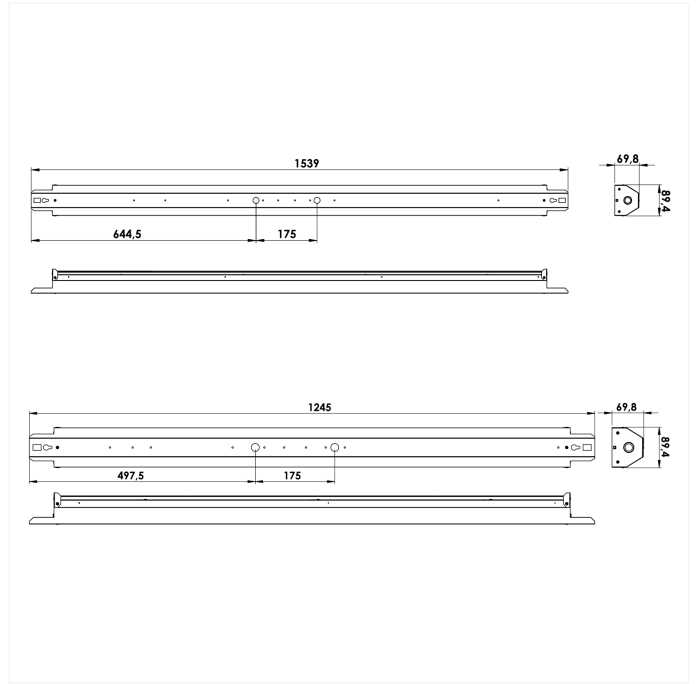

FDV SPEC SHEET

Bladeline Z

Art. no: 101133-01-1

Lighting Solutions

Bladeline Z

Art. no: 101133-01-1

LIGHT TECHNICAL	
Lightsource Type:	LED (built in)
Lumen Output:	12411
Lumen LED (tc=25):	13000
Beam Angle:	Wide
CCT (Color Temperature):	3000
CRI / Ra:	80
Color Code:	830
MacAdam (SDCM):	3
UGR (<=):	21

ELECTRICAL DATA	
Dimming:	None
System Power [W]:	75
System Voltage [V]:	230V 50Hz
Protection Class:	1
Max load pr circuit - B10:	9
Max load pr circuit - B16:	15
Max load pr circuit - C10:	16
Max load pr circuit - C16:	26
Leakage current [mA]:	0,3
Inrush current I _{max} [A]:	39
Inrush current time [μs]:	166
Socket / Cap-Base:	N/A
Current Output [mA]:	500
Voltage Forward Min [V]:	140,6
Voltage Forward Max [V]:	142,6

FDV SPEC SHEET

Bladeline Z

Art. no: 101133-01-1

Lighting Solutions

PRODUCT

Ingress Protection:	IP23
Impact Protection:	IK05
Operating Temperature [°C]:	0 - 40
Lifetime [h]:	L80B50: 100 000
Color:	Aluminium
Length [mm]:	1539
Height [mm]:	70
Width [mm]:	90
Weight [kg]:	4

MOUNTING / CONNECTION

Connection:	QuickConnect
Through-wiring (mm ²):	5x2,5
Mounting:	Surface, Ceiling