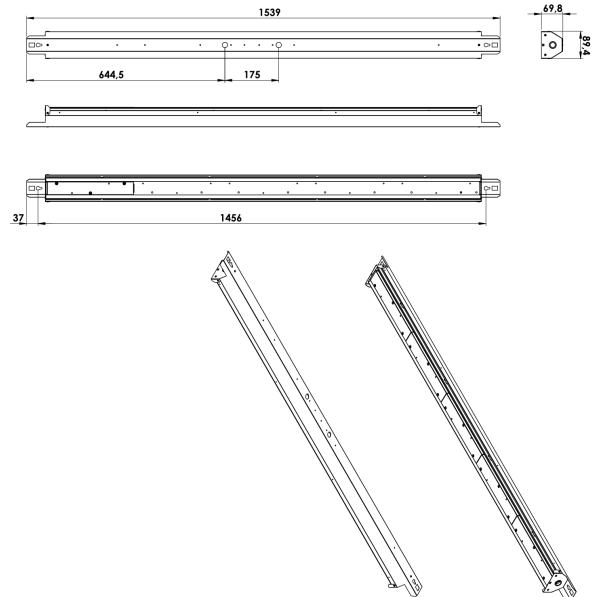

PRODUCT SHEET

Bladeline Z

Art. no: 101133-01-1

Lighting Solutions

Bladeline Z

SPECIFICATIONS

Lightsource Type:	LED (built in)
System Power [W]:	75W
CCT (Color Temperature):	3000K
CRI / Ra:	80
Lumen Output:	12411lm
Lumen LED (tc=25):	13000lm
Beam Angle:	Wide
Dimming:	None
System Voltage [V]:	230V 50Hz
Connection:	QuickConnect
Mounting:	Surface, Ceiling
Lifetime [h]:	L80B50: 100 000h
Lumen/W:	165lm/W
UGR (<=):	21
MacAdam (SDCM):	3
Through-wiring (mm2):	5x2,5
Color:	Aluminium
Length [mm]:	1539mm
Height [mm]:	70mm
Width [mm]:	90mm
Weight [kg]:	4kg

Bladeline Z is a highly efficient LED luminaire with up to 179lm/w. Due to fact that it may be installed surface mounted on the ceiling or on electrical tracks makes it highly flexible. Can be opened without using tools and it has the electric connectors on quick fit clamps. The Bladeline Z is made from galvanized steel with medium or wide beam (75° and 90°) optic in 42W or 75W versions.