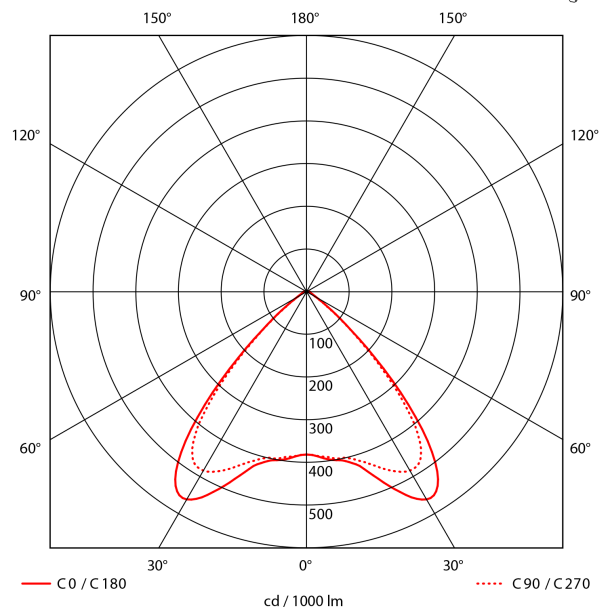

PRODUCT SHEET

Bladeline Z

Art. no: 101133-01-1

Lighting Solutions

Bladeline Z

SPECIFICATIONS

Lightsource Type:	LED (built in)
System Power [W]:	75W
CCT (Color Temperature):	3000K
CRI / Ra:	80
Lumen Output:	12411lm
Lumen LED (tc=25):	13000lm
Beam Angle:	Wide
Dimming:	None
System Voltage [V]:	230V 50Hz
Connection:	QuickConnect
Mounting:	Surface, Ceiling
Lifetime [h]:	L80B50: 100 000h
Lumen/W:	165lm/W
UGR (<=):	21
MacAdam (SDCM):	3
Through-wiring (mm2):	5x2,5
Color:	Aluminium
Length [mm]:	1539mm
Height [mm]:	70mm
Width [mm]:	90mm
Weight [kg]:	4kg

Bladeline Z is a highly efficient LED luminaire with up to 179lm/w. Due to fact that it may be installed surface mounted on the ceiling or on electrical tracks makes it highly flexible. Can be opened without using tools and it has the electric connectors on quick fit clamps. The Bladeline Z is made from galvanized steel with medium or wide beam (75° and 90°) optic in 42W or 75W versions.