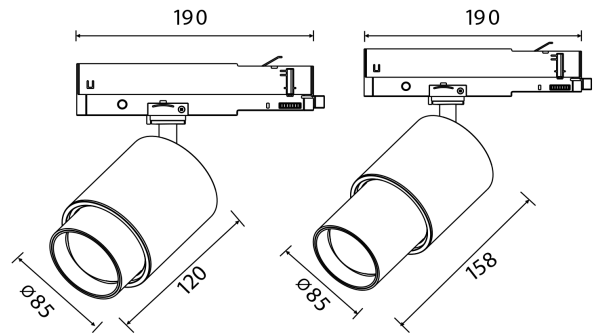

PRODUCT SHEET

Zoom Spotlight

Art. no: 101143-660-2-ddd

Lighting Solutions

Zoom Spotlight

The unique zoom patent makes it possible to vary the beam angle between 6 and 60 degrees making this model highly versatile. The Zoom is available in both black and white versions and is made from robust die-cast aluminum.

SPECIFICATIONS

Lightsource Type:	LED (built in)
System Power [W]:	20W
CCT (Color Temperature):	2700K
CRI / Ra:	95
Lumen LED (tc=25):	900lm
Beam Angle:	6°-60°
Lens (Diffuser):	Clear
Dimming:	DALI2
System Voltage [V]:	230V 50Hz
Connection:	Track 3-Circuit+dim
Mounting:	Track
Color:	Black
Length [mm]:	158mm
Width [mm]:	85mm