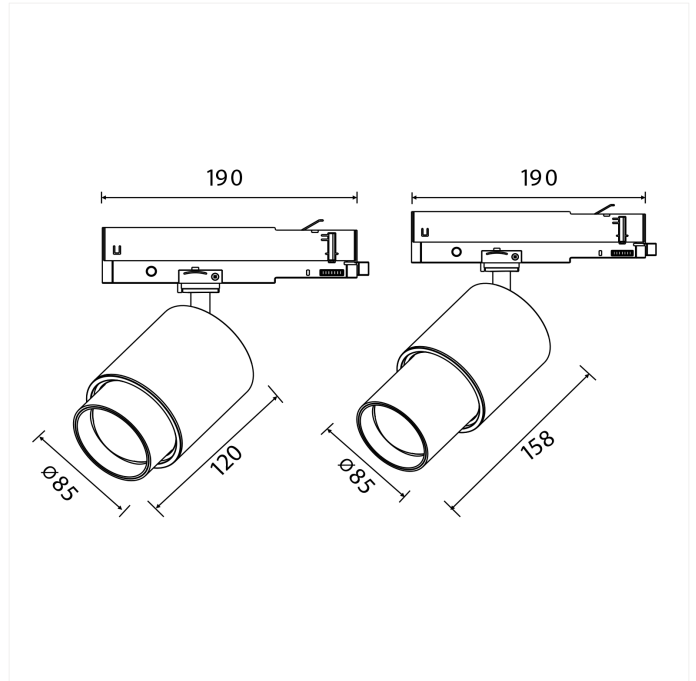

FDV SPEC SHEET
Zoom Spotlight
Art. no: 101143-660-3-ddd

Zoom Spotlight

Art. no: 101143-660-3-ddd

LIGHT TECHNICAL

Lens (Diffuser): Clear

MOUNTING / CONNECTION

Mounting: Track

PRODUCT

Ingress Protection: IP20

Operating Temperature [°C]: -

Length [mm]: 158

Width [mm]: 85

ELECTRICAL DATA

System Voltage [V]: 230V 50Hz

Protection Class: 1

Socket / Cap-Base: N/A