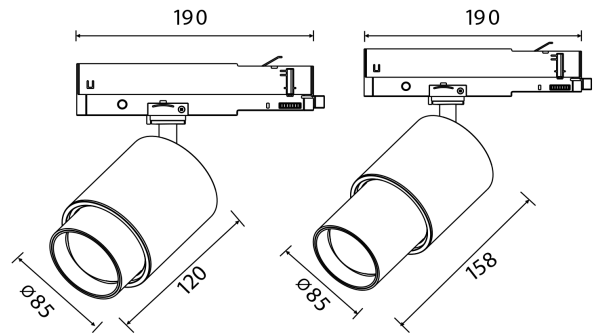

PRODUCT SHEET

Zoom Spotlight

Art. no: 101143-660-3-ddd

Lighting Solutions

Zoom Spotlight

The unique zoom patent makes it possible to vary the beam angle between 6 and 60 degrees making this model highly versatile. The Zoom is available in both black and white versions and is made from robust die-cast aluminum.

SPECIFICATIONS

Lens (Diffuser):	Clear
System Voltage [V]:	230V 50Hz
Mounting:	Track
Length [mm]:	158mm
Width [mm]:	85mm