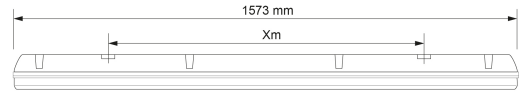

PRODUCT SHEET

Duna

Art. no: 10158692

Lighting Solutions

Duna

SPECIFICATIONS	
Lightsource Type:	LED (built in)
System Power [W]:	47W
CCT (Color Temperature):	4000K
CRI / Ra:	80
Lumen Output:	6000lm
Lens (Diffuser):	PMMA Opal
Dimming:	None
System Voltage [V]:	230V 50Hz
Connection:	Wieland
Mounting:	Surface, Wall, Ceiling
Color:	Grey
Length [mm]:	1573mm
Height [mm]:	101mm
Width [mm]:	101mm

Duna is a sealed industrial light fixture for ceiling surface mounting, indoor or outdoor under a roof. Duna is classified in accordance with IP66 / IK03. The light fixture is made from robust fiberglass and is equipped with a PMMA diffuser. Suitable for use in carwash.