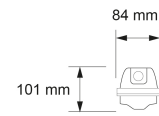

PRODUCT SHEET

Duna

Art. no: 10158692

Lighting Solutions

Duna

SPECIFICATIONS	
Lightsource Type:	LED (built in)
System Power [W]:	47W
CCT (Color Temperature):	4000K
CRI / Ra:	80
Lumen Output:	6000lm
Lens (Diffuser):	PMMA Opal
Dimming:	None
System Voltage [V]:	230V 50Hz
Connection:	Wieland
Mounting:	Surface, Wall, Ceiling
Color:	Grey
Length [mm]:	1573mm
Height [mm]:	101mm
Width [mm]:	101mm