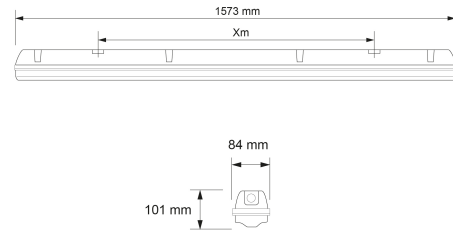

Duna

PRODUCT NO.:

10170201

LIGHT TECHNICAL

Lightsource Type:	LED (built in)
Lumen Output:	5500
CCT (Color Temperature):	4000
CRI / Ra:	80
Color Code:	840
Lens (Diffuser):	Opal

PRODUCT

Ingress Protection:	IP66
Impact Protection:	IK08
Operating Temperature [°C]:	-25 - 35
Color:	Grey
Length [mm]:	1573
Height [mm]:	84
Width [mm]:	101
Weight [kg]:	2,2

ELECTRICAL DATA

Dimming:	DALI
System Power [W]:	47
System Voltage [V]:	230V 50Hz
Protection Class:	1

MOUNTING / CONNECTION

Connection:	Terminal
Through-wiring (mm ²):	5x2,5
Mounting:	Ceiling, Wall, Surface