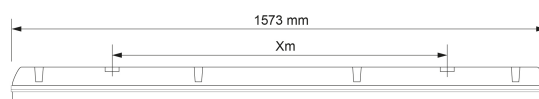

## 10170201

*Duna is a sealed industrial light fixture for ceiling surface mounting, indoor or outdoor under a roof. Duna may have 5x2,5mm<sup>2</sup> PG through-wiring. Opal PC (IK08) or PMMA (IK03) diffuser. Ask for Chemical agents list to check material resistance. Available models can be delivered with master (sensor), slave, DALI or emergency.*

Lightsource Type:	LED (built in)
System Power [W]:	47W
CCT (Color Temperature):	4000K
CRI / Ra:	80
Lumen Output:	5500lm
Lens (Diffuser):	Opal
Dimming:	DALI
System Voltage [V]:	230V 50Hz
Connection:	Terminal
Mounting:	Ceiling, Wall, Surface
Through-wiring (mm <sup>2</sup> ):	5x2,5
Color:	Grey
Length [mm]:	1573mm
Height [mm]:	84mm
Width [mm]:	101mm
Weight [kg]:	2,2kg