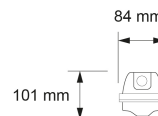

Lightsource Type:	LED (built in)
System Power [W]:	47W
CCT (Color Temperature):	4000K
CRI / Ra:	80
Lumen Output:	5500lm
Lens (Diffuser):	Opal
Dimming:	DALI
System Voltage [V]:	230V 50Hz
Connection:	Terminal
Mounting:	Ceiling, Wall, Surface
Through-wiring (mm <sup>2</sup> ):	5x2,5
Color:	Grey
Length [mm]:	1573mm
Height [mm]:	84mm
Width [mm]:	101mm
Weight [kg]:	2,2kg