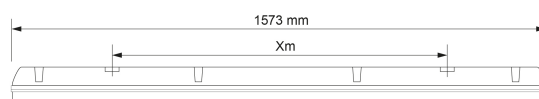

Duna

10178295

Duna is a sealed industrial light fixture for ceiling surface mounting, indoor or outdoor under a roof. Duna is classified in accordance with IP66 / IK08. The light fixture is made from robust fiberglass and is equipped with a semi-opal PC diffuser. 5x2,5mm² PG through-wiring. Can be used together with 10184745 as slave luminaire (5pcs can be connected to one master).

| | |
|------------------------------------|------------------------|
| Lightsource Type: | LED (built in) |
| System Power [W]: | 46W |
| CCT (Color Temperature): | 4000K |
| CRI / Ra: | 80 |
| Lumen Output: | 5600lm |
| Lens (Diffuser): | Opal |
| Dimming: | None |
| System Voltage [V]: | 230V 50Hz |
| Connection: | Terminal |
| Mounting: | Ceiling, Wall, Surface |
| Through-wiring (mm ²): | 5x2,5 |
| Color: | Grey |
| Length [mm]: | 1573mm |
| Height [mm]: | 84mm |
| Width [mm]: | 101mm |
| Weight [kg]: | 2,2kg |