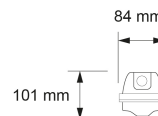

Duna

10178295

Duna is a sealed industrial light fixture for ceiling surface mounting, indoor or outdoor under a roof. Duna is classified in accordance with IP66 / IK08. The light fixture is made from robust fiberglass and is equipped with a semi-opal PC diffuser. 5x2,5mm² PG through-wiring. Can be used together with 10184745 as slave luminaire (5pcs can be connected to one master).

| | |
|------------------------------------|------------------------|
| Lightsource Type: | LED (built in) |
| System Power [W]: | 46W |
| CCT (Color Temperature): | 4000K |
| CRI / Ra: | 80 |
| Lumen Output: | 5600lm |
| Lens (Diffuser): | Opal |
| Dimming: | None |
| System Voltage [V]: | 230V 50Hz |
| Connection: | Terminal |
| Mounting: | Ceiling, Wall, Surface |
| Through-wiring (mm ²): | 5x2,5 |
| Color: | Grey |
| Length [mm]: | 1573mm |
| Height [mm]: | 84mm |
| Width [mm]: | 101mm |
| Weight [kg]: | 2,2kg |