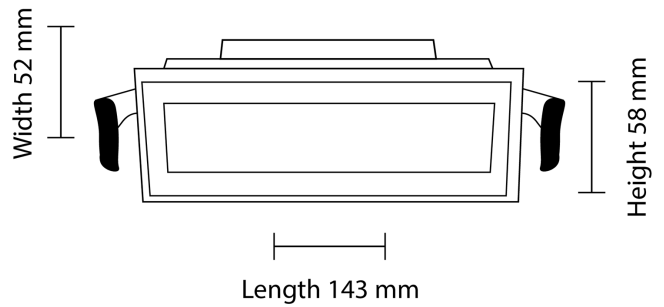

## FDV SPEC SHEET

Cold 5 Outdoor  
Art. no: 1108-30-2

 130x37mm

### LIGHT TECHNICAL

Lightsource Type:	LED (built in)
Lumen Output:	688
Lumen LED (tc=25):	1050
Beam Angle:	30°
CCT (Color Temperature):	3000
CRI / Ra:	90
Color Code:	930
MacAdam (SDCM):	2
Lens (Diffuser):	Clear

### MOUNTING / CONNECTION

Connection:	Depending on driver
Cut-out [mm]:	130x37
Mounting:	Recessed, Ceiling

### PRODUCT

To be recessed in insulation:	No
Ingress Protection:	IP65
Operating Temperature [°C]:	-
Color:	Black
Length [mm]:	143
Height [mm]:	58
Width [mm]:	52
Weight [kg]:	0,47