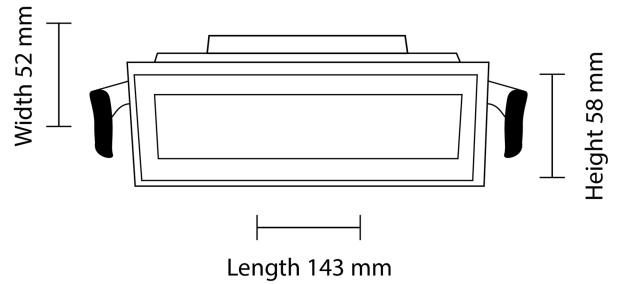

PRODUCT SHEET

Cold 5 Outdoor
Art. no: 1108-30-2

Cold 5 Outdoor

 130x37mm

IP65 version of the popular Cold -series. With its rectangular shape and recessed light source, Cold provides a unique decorative design. See accessories for recommended driver. Cut-out 130x36mm.

SPECIFICATIONS

Lightsource Type:	LED (built in)
System Power [W]:	10W
CCT (Color Temperature):	3000K
CRI / Ra:	90
Lumen Output:	688lm
Lumen LED (tc=25):	1050lm
Beam Angle:	30°
Lens (Diffuser):	Clear
Dimming:	Depending on Driver
System Voltage [V]:	230V 50Hz
Connection:	Depending on driver
Mounting:	Recessed, Ceiling
Cut-out [mm]:	130x37mm
UGR (<=):	12
MacAdam (SDCM):	2
Color:	Black
Length [mm]:	143mm
Height [mm]:	58mm
Width [mm]:	52mm
Weight [kg]:	0,47kg
To be recessed in insulation:	No