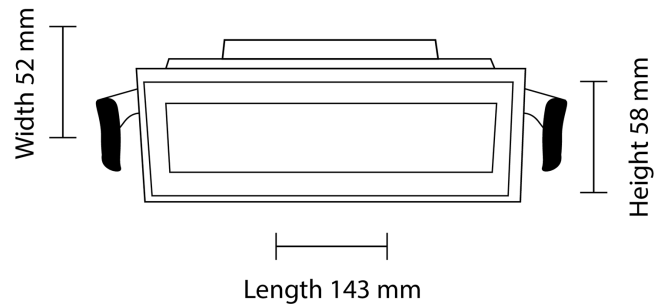

FDV SPEC SHEET

Cold 5 Outdoor
Art. no: 1109-30-2

 130x37mm

Cold 5 Outdoor

Art. no: 1109-30-2

LIGHT TECHNICAL

Lightsource Type:	LED (built in)
Lumen LED (tc=25):	950
Beam Angle:	30°
CCT (Color Temperature):	2700
CRI / Ra:	90
Color Code:	927
MacAdam (SDCM):	2
Lens (Diffuser):	Clear

MOUNTING / CONNECTION

Connection:	Depending on driver
Cut-out [mm]:	130x37
Mounting:	Recessed, Ceiling

ELECTRICAL DATA

UGR (<=):	12
Dimming:	Depending on Driver
System Power [W]:	10
System Voltage [V]:	230V 50Hz
Socket / Cap-Base:	N/A
Current Output [mA]:	700
Voltage Forward Max [V]:	15

FDV SPEC SHEET

Cold 5 Outdoor

Art. no: 1109-30-2

Lighting Solutions

PRODUCT

To be recessed in insulation:	No
Ingress Protection:	IP65
Operating Temperature [°C]:	-
Color:	Black
Length [mm]:	143
Height [mm]:	58
Width [mm]:	52
Weight [kg]:	0,47