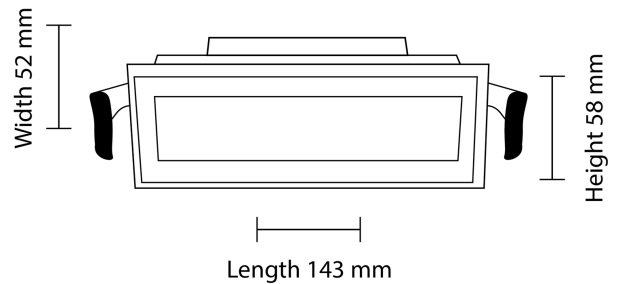

# Cold 5 Outdoor

 130x37mm

IP65 version of the popular Cold -series. With its rectangular shape and recessed light source, Cold provides a unique decorative design. See accessories for recommended driver. Cut-out 130x36mm.

### SPECIFICATIONS

Lightsource Type:	LED (built in)
System Power [W]:	10W
CCT (Color Temperature):	2700K
CRI / Ra:	90
Lumen LED (tc=25):	950lm
Beam Angle:	30°
Lens (Diffuser):	Clear
Dimming:	Depending on Driver
System Voltage [V]:	230V 50Hz
Connection:	Depending on driver
Mounting:	Recessed, Ceiling
Cut-out [mm]:	130x37mm
UGR (<=):	12
MacAdam (SDCM):	2
Color:	Black
Length [mm]:	143mm
Height [mm]:	58mm
Width [mm]:	52mm
Weight [kg]:	0,47kg
To be recessed in insulation:	No