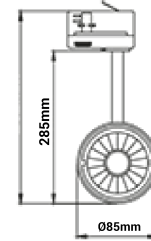

PRODUCT SHEET

Silindir Maxi

Art. no: 1160-6-30-2

Lighting Solutions

Silindir Maxi

Silindir Maxi with longer arm than standard version.

SPECIFICATIONS

Lightsource Type:	LED (built in)
System Power [W]:	28W
CCT (Color Temperature):	3000K
CRI / Ra:	90
Lumen Output:	2836lm
Lumen LED (tc=25):	3400lm
Beam Angle:	30
Lens (Diffuser):	Clear
Dimming:	None
System Voltage [V]:	230V 50Hz
Connection:	Track 3-Circuit
Mounting:	Track, Ceiling
Lifetime [h]:	L80B10: 60 000h
UGR (<=):	13
Lumen/W:	101lm/W
MacAdam (SDCM):	3
Color:	Black
Height [mm]:	397mm
Width [mm]:	85mm
Weight [kg]:	1,3kg