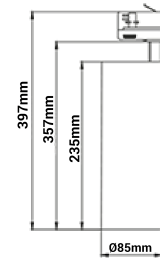

PRODUCT SHEET

Silindir Maxi

Art. no: 1160-6-30-2

Lighting Solutions

Silindir Maxi

Silindir Maxi with longer arm than standard version.

SPECIFICATIONS

Lightsource Type:	LED (built in)
System Power [W]:	28W
CCT (Color Temperature):	3000K
CRI / Ra:	90
Lumen Output:	2836lm
Lumen LED (tc=25):	3400lm
Beam Angle:	30
Lens (Diffuser):	Clear
Dimming:	None
System Voltage [V]:	230V 50Hz
Connection:	Track 3-Circuit
Mounting:	Track, Ceiling
Lifetime [h]:	L80B10: 60 000h
UGR (<=):	13
Lumen/W:	101lm/W
MacAdam (SDCM):	3
Color:	Black
Height [mm]:	397mm
Width [mm]:	85mm
Weight [kg]:	1,3kg