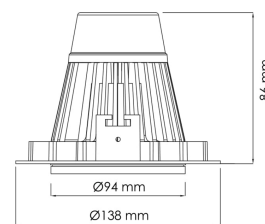

Torres Mini

 125mm

PRODUCT NO.:

17028-6-20-1

LIGHT TECHNICAL

Lightsource Type:	LED (built in)
Lumen Output:	2939
Lumen LED (tc=25):	3350
Beam Angle:	20°
CCT (Color Temperature):	2700
CRI / Ra:	80
Color Code:	827
MacAdam (SDCM):	3
Lens (Diffuser):	Clear

MOUNTING / CONNECTION

Connection:	18i3 Quick connection
Cut-out [mm]:	125
Mounting:	Ceiling, Recessed

PRODUCT

To be recessed in insulation:	No
Ingress Protection:	IP20
Color:	Grey
Length [mm]:	138
Height [mm]:	86
Width [mm]:	94

ELECTRICAL DATA

UGR (<=):	16
Dimming:	None
System Power [W]:	23
System Voltage [V]:	230V 50Hz
Protection Class:	2
Max load pr circuit - B10:	55
Max load pr circuit - B16:	90
Max load pr circuit - C10:	65
Max load pr circuit - C16:	100
Inrush current I _{max} [A]:	8
Inrush current time [μs]:	100
Socket / Cap-Base:	N/A
Current Output [mA]:	600
Voltage Forward Min [V]:	30,2
Voltage Forward Max [V]:	41,7