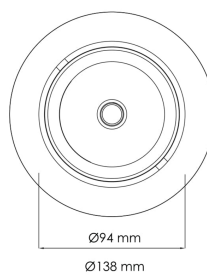

Torres Mini

 125mm

PRODUCT NO.:

17028-6-20-1

LIGHT TECHNICAL

Lightsource Type:	LED (built in)
Lumen Output:	2939
Lumen LED (tc=25):	3350
Beam Angle:	20°
CCT (Color Temperature):	2700
CRI / Ra:	80
Color Code:	827
MacAdam (SDCM):	3
Lens (Diffuser):	Clear

MOUNTING / CONNECTION

Connection:	18i3 Quick connection
Cut-out [mm]:	125
Mounting:	Ceiling, Recessed

PRODUCT

To be recessed in insulation:	No
Ingress Protection:	IP20
Color:	Grey
Length [mm]:	138
Height [mm]:	86
Width [mm]:	94