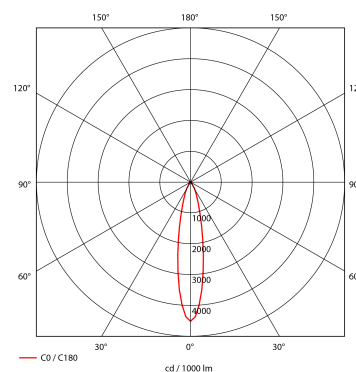

All specifications are nominal values, deviations may occur.
Product specifications are subject to change without notice.
Electrical equipment designed to be part of a fixed electrical installation can only be installed by a registered installation company