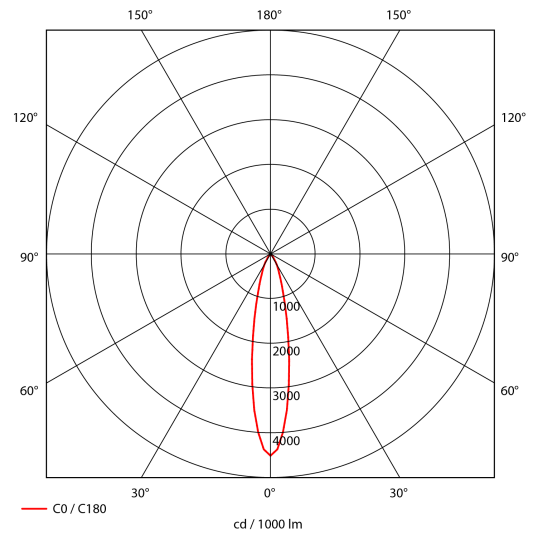

PRODUCT SHEET

Torres Mini
Art. no: 17028-6-20-2

Lighting Solutions

Torres Mini

125mm

SPECIFICATIONS

Lightsource Type:	LED (built in)
System Power [W]:	23W
CCT (Color Temperature):	2700K
CRI / Ra:	80
Lumen Output:	2939lm
Lumen LED (tc=25):	3350lm
Beam Angle:	20°
Lens (Diffuser):	Clear
Dimming:	None
System Voltage [V]:	230V 50Hz
Connection:	18i3 Quick connection
Mounting:	Ceiling, Recessed
Cut-out [mm]:	125mm
Lumen/W:	128lm/W
UGR (<=):	16
MacAdam (SDCM):	3
Color:	Black
Length [mm]:	138mm
Height [mm]:	86mm
Width [mm]:	94mm
To be recessed in insulation:	No

This is by far our most popular mini" downlight and it offers huge flexibility, tiltable up to 25 degrees. This downlight has a recessed light source giving a minimum of stray light. The Torres Mini can be supplied with a variety of connector solutions