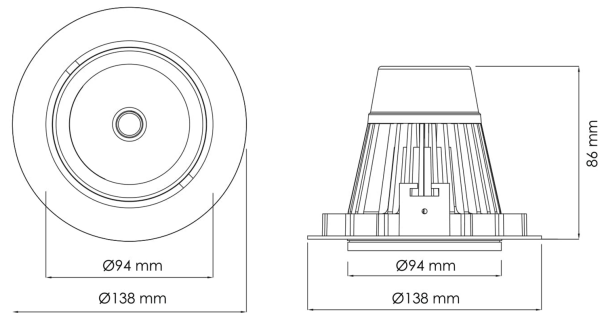

PRODUCT SHEET

Torres Mini
Art. no: 17028-6-20-2

Lighting Solutions

Torres Mini

125mm

SPECIFICATIONS

Lightsource Type:	LED (built in)
System Power [W]:	23W
CCT (Color Temperature):	2700K
CRI / Ra:	80
Lumen Output:	2939lm
Lumen LED (tc=25):	3350lm
Beam Angle:	20°
Lens (Diffuser):	Clear
Dimming:	None
System Voltage [V]:	230V 50Hz
Connection:	18i3 Quick connection
Mounting:	Ceiling, Recessed
Cut-out [mm]:	125mm
Lumen/W:	128lm/W
UGR (<=):	16
MacAdam (SDCM):	3
Color:	Black
Length [mm]:	138mm
Height [mm]:	86mm
Width [mm]:	94mm
To be recessed in insulation:	No

This is by far our most popular mini" downlight and it offers huge flexibility, tiltable up to 25 degrees. This downlight has a recessed light source giving a minimum of stray light. The Torres Mini can be supplied with a variety of connector solutions