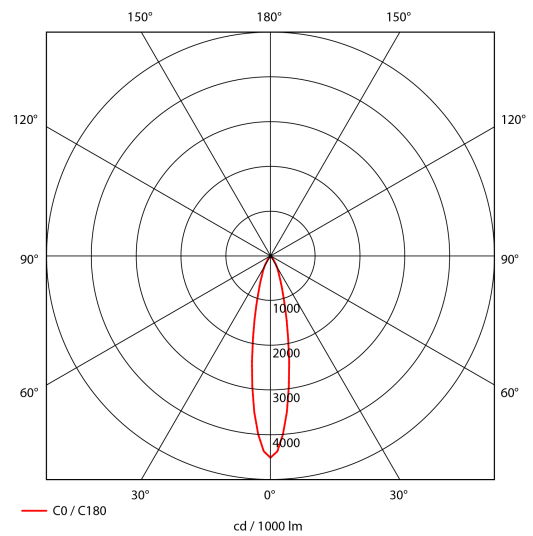

PRODUCT SHEET

Torres Mini

Art. no: 17028-6-20-3

Lighting Solutions

Torres Mini

 125mm

SPECIFICATIONS

Lightsource Type:	LED (built in)
System Power [W]:	23W
CCT (Color Temperature):	2700K
CRI / Ra:	80
Lumen Output:	2939lm
Lumen LED (tc=25):	3350lm
Beam Angle:	20°
Lens (Diffuser):	Clear
Dimming:	None
System Voltage [V]:	230V 50Hz
Connection:	18i3 Quick connection
Mounting:	Ceiling, Recessed
Cut-out [mm]:	125mm
Lumen/W:	128lm/W
UGR (<=):	16
MacAdam (SDCM):	3
Color:	White
Length [mm]:	138mm
Height [mm]:	86mm
Width [mm]:	94mm
To be recessed in insulation:	No

This is by far our most popular mini" downlight and it offers huge flexibility, tiltable up to 25 degrees. This downlight has a recessed light source giving a minimum of stray light. The Torres Mini can be supplied with a variety of connector solutions