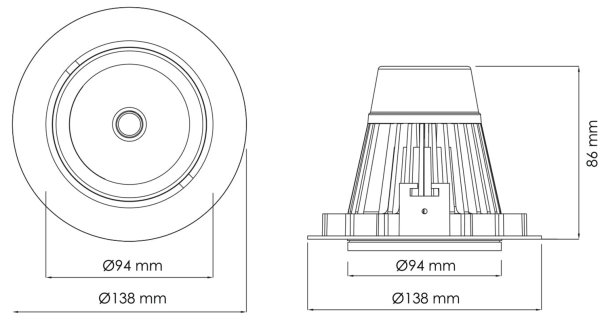

PRODUCT SHEET

Torres Mini

Art. no: 17028-6-20-3

Lighting Solutions

Torres Mini

 125mm

SPECIFICATIONS

Lightsource Type:	LED (built in)
System Power [W]:	23W
CCT (Color Temperature):	2700K
CRI / Ra:	80
Lumen Output:	2939lm
Lumen LED (tc=25):	3350lm
Beam Angle:	20°
Lens (Diffuser):	Clear
Dimming:	None
System Voltage [V]:	230V 50Hz
Connection:	18i3 Quick connection
Mounting:	Ceiling, Recessed
Cut-out [mm]:	125mm
Lumen/W:	128lm/W
UGR (<=):	16
MacAdam (SDCM):	3
Color:	White
Length [mm]:	138mm
Height [mm]:	86mm
Width [mm]:	94mm
To be recessed in insulation:	No

This is by far our most popular mini" downlight and it offers huge flexibility, tiltable up to 25 degrees. This downlight has a recessed light source giving a minimum of stray light. The Torres Mini can be supplied with a variety of connector solutions