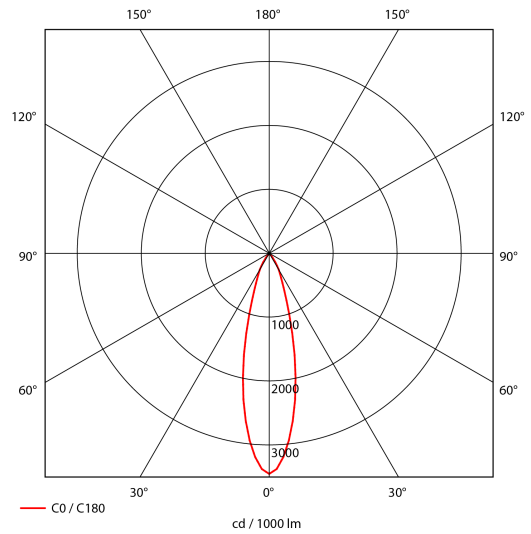

PRODUCT SHEET

Torres Mini

Art. no: 17028-6-30-1

Lighting Solutions

Torres Mini

125mm

SPECIFICATIONS

Lightsource Type:	LED (built in)
System Power [W]:	23W
CCT (Color Temperature):	2700K
CRI / Ra:	80
Lumen Output:	3190lm
Lumen LED (tc=25):	3350lm
Beam Angle:	30°
Lens (Diffuser):	Clear
Dimming:	None
System Voltage [V]:	230V 50Hz
Connection:	18i3 Quick connection
Mounting:	Ceiling, Recessed
Cut-out [mm]:	125mm
Lumen/W:	139lm/W
UGR (<=):	16
MacAdam (SDCM):	3
Color:	Grey
Length [mm]:	138mm
Height [mm]:	86mm
Width [mm]:	94mm
To be recessed in insulation:	No

This is by far our most popular mini" downlight and it offers huge flexibility, tiltable up to 25 degrees. This downlight has a recessed light source giving a minimum of stray light. The Torres Mini can be supplied with a variety of connector solutions