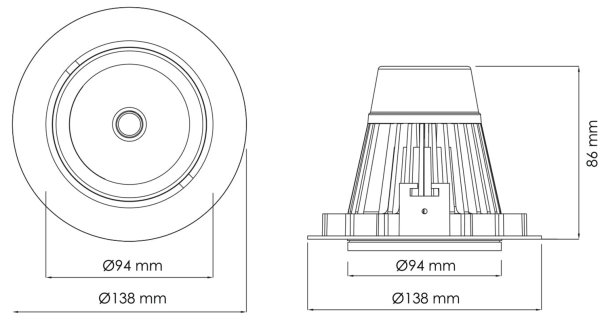

PRODUCT SHEET

Torres Mini

Art. no: 17028-6-30-1

Lighting Solutions

Torres Mini

125mm

SPECIFICATIONS

Lightsource Type:	LED (built in)
System Power [W]:	23W
CCT (Color Temperature):	2700K
CRI / Ra:	80
Lumen Output:	3190lm
Lumen LED (tc=25):	3350lm
Beam Angle:	30°
Lens (Diffuser):	Clear
Dimming:	None
System Voltage [V]:	230V 50Hz
Connection:	18i3 Quick connection
Mounting:	Ceiling, Recessed
Cut-out [mm]:	125mm
Lumen/W:	139lm/W
UGR (<=):	16
MacAdam (SDCM):	3
Color:	Grey
Length [mm]:	138mm
Height [mm]:	86mm
Width [mm]:	94mm
To be recessed in insulation:	No

This is by far our most popular mini" downlight and it offers huge flexibility, tiltable up to 25 degrees. This downlight has a recessed light source giving a minimum of stray light. The Torres Mini can be supplied with a variety of connector solutions