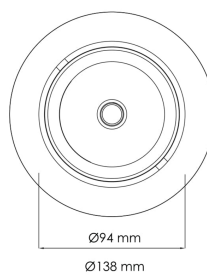

Torres Mini

 125mm

PRODUCT NO.:

17028-6-30-2

LIGHT TECHNICAL

Lightsource Type:	LED (built in)
Lumen Output:	3190
Lumen LED (tc=25):	3350
Beam Angle:	30°
CCT (Color Temperature):	2700
CRI / Ra:	80
Color Code:	827
MacAdam (SDCM):	3
Lens (Diffuser):	Clear

MOUNTING / CONNECTION

Connection:	18i3 Quick connection
Cut-out [mm]:	125
Mounting:	Ceiling, Recessed

PRODUCT

To be recessed in insulation:	No
Ingress Protection:	IP20
Color:	Black
Length [mm]:	138
Height [mm]:	86
Width [mm]:	94