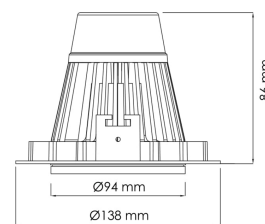

Torres Mini

 125mm

PRODUCT NO.:

17028-6-30-2

LIGHT TECHNICAL

Lightsource Type:	LED (built in)
Lumen Output:	3190
Lumen LED (tc=25):	3350
Beam Angle:	30°
CCT (Color Temperature):	2700
CRI / Ra:	80
Color Code:	827
MacAdam (SDCM):	3
Lens (Diffuser):	Clear

MOUNTING / CONNECTION

Connection:	18i3 Quick connection
Cut-out [mm]:	125
Mounting:	Ceiling, Recessed

PRODUCT

To be recessed in insulation:	No
Ingress Protection:	IP20
Color:	Black
Length [mm]:	138
Height [mm]:	86
Width [mm]:	94

ELECTRICAL DATA

UGR (<=):	16
Dimming:	None
System Power [W]:	23
System Voltage [V]:	230V 50Hz
Protection Class:	2
Max load pr circuit - B10:	55
Max load pr circuit - B16:	90
Max load pr circuit - C10:	65
Max load pr circuit - C16:	100
Inrush current I _{max} [A]:	8
Inrush current time [μs]:	100
Socket / Cap-Base:	N/A
Current Output [mA]:	600
Voltage Forward Min [V]:	30,2
Voltage Forward Max [V]:	41,7