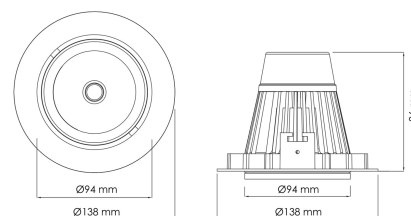

All specifications are nominal values, deviations may occur.
Product specifications are subject to change without notice.
Electrical equipment designed to be part of a fixed electrical installation can only be installed by a registered installation company