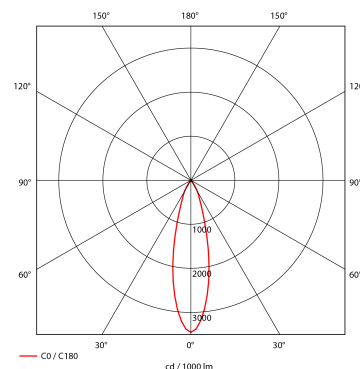

All specifications are nominal values, deviations may occur.
Product specifications are subject to change without notice.
Electrical equipment designed to be part of a fixed electrical installation can only be installed by a registered installation company