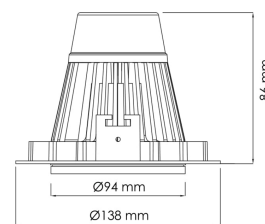

Torres Mini

 125mm

PRODUCT NO.:

17028-6-30-3

LIGHT TECHNICAL

Lightsource Type:	LED (built in)
Lumen Output:	3190
Lumen LED (tc=25):	3350
Beam Angle:	30°
CCT (Color Temperature):	2700
CRI / Ra:	80
Color Code:	827
MacAdam (SDCM):	3
Lens (Diffuser):	Clear

MOUNTING / CONNECTION

Connection:	18i3 Quick connection
Cut-out [mm]:	125
Mounting:	Ceiling, Recessed

PRODUCT

To be recessed in insulation:	No
Ingress Protection:	IP20
Color:	White
Length [mm]:	138
Height [mm]:	86
Width [mm]:	94

ELECTRICAL DATA

UGR (<=):	16
Dimming:	None
System Power [W]:	23
System Voltage [V]:	230V 50Hz
Protection Class:	2
Max load pr circuit - B10:	55
Max load pr circuit - B16:	90
Max load pr circuit - C10:	65
Max load pr circuit - C16:	100
Inrush current I _{max} [A]:	8
Inrush current time [μs]:	100
Socket / Cap-Base:	N/A
Current Output [mA]:	600
Voltage Forward Min [V]:	30,2
Voltage Forward Max [V]:	41,7