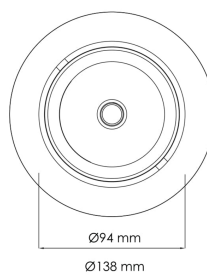

Torres Mini

 125mm

PRODUCT NO.:

17028-6-30-3

LIGHT TECHNICAL

Lightsource Type:	LED (built in)
Lumen Output:	3190
Lumen LED (tc=25):	3350
Beam Angle:	30°
CCT (Color Temperature):	2700
CRI / Ra:	80
Color Code:	827
MacAdam (SDCM):	3
Lens (Diffuser):	Clear

MOUNTING / CONNECTION

Connection:	18i3 Quick connection
Cut-out [mm]:	125
Mounting:	Ceiling, Recessed

PRODUCT

To be recessed in insulation:	No
Ingress Protection:	IP20
Color:	White
Length [mm]:	138
Height [mm]:	86
Width [mm]:	94