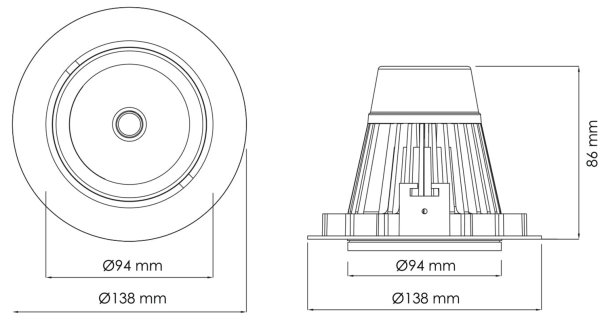

PRODUCT SHEET

Torres Mini

Art. no: 17030-6-10-3

Lighting Solutions

Torres Mini

 125mm

This is by far our most popular mini" downlight and it offers huge flexibility, tiltable up to 25 degrees. This downlight has a recessed light source giving a minimum of stray light. The Torres Mini can be supplied with a variety of connector solutions

SPECIFICATIONS

Lightsource Type:	LED (built in)
System Power [W]:	23W
CCT (Color Temperature):	3000K
CRI / Ra:	80
Lumen LED (tc=25):	3450lm
Beam Angle:	10
Lens (Diffuser):	Clear
Dimming:	None
System Voltage [V]:	230V 50Hz
Connection:	18i3 Quick connection
Mounting:	Ceiling, Recessed
Cut-out [mm]:	125mm
Lumen/W:	0lm/W
MacAdam (SDCM):	3
Color:	White
Length [mm]:	138mm
Height [mm]:	86mm
Width [mm]:	94mm
To be recessed in insulation:	No