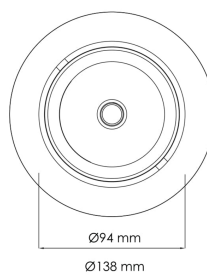

Torres Mini

 125mm

PRODUCT NO.: 17030-6-14-1

LIGHT TECHNICAL

Lightsource Type:	LED (built in)
Lumen LED (tc=25):	3450
Beam Angle:	14°
CCT (Color Temperature):	3000
CRI / Ra:	80
Color Code:	830
MacAdam (SDCM):	3
Lens (Diffuser):	Clear

MOUNTING / CONNECTION

Connection:	18i3 Quick connection
Cut-out [mm]:	125
Mounting:	Ceiling, Recessed

PRODUCT

To be recessed in insulation:	No
Ingress Protection:	IP20
Color:	Grey
Length [mm]:	138
Height [mm]:	86
Width [mm]:	94