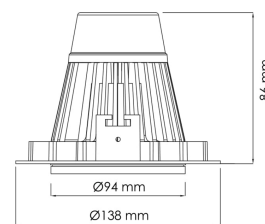

Torres Mini

 125mm

PRODUCT NO.: 17030-6-14-1

LIGHT TECHNICAL

Lightsource Type:	LED (built in)
Lumen LED (tc=25):	3450
Beam Angle:	14°
CCT (Color Temperature):	3000
CRI / Ra:	80
Color Code:	830
MacAdam (SDCM):	3
Lens (Diffuser):	Clear

MOUNTING / CONNECTION

Connection:	18i3 Quick connection
Cut-out [mm]:	125
Mounting:	Ceiling, Recessed

PRODUCT

To be recessed in insulation:	No
Ingress Protection:	IP20
Color:	Grey
Length [mm]:	138
Height [mm]:	86
Width [mm]:	94