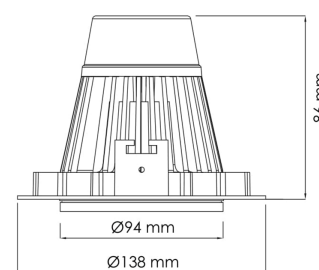

Torres Mini

17030-6-14-1

This is by far our most popular mini" downlight and it offers huge flexibility, tiltable up to 25 degrees. This downlight has a recessed light source giving a minimum of stray light. The Torres Mini can be supplied with a variety of connector solutions

Lightsource Type:	LED (built in)
System Power [W]:	23W
CCT (Color Temperature):	3000K
CRI / Ra:	80
Lumen LED (tc=25):	3450lm
Beam Angle:	14°
Lens (Diffuser):	Clear
Dimming:	None
System Voltage [V]:	230V 50Hz
Connection:	18i3 Quick connection
Mounting:	Ceiling, Recessed
Cut-out [mm]:	125mm
Lumen/W:	0lm/W
MacAdam (SDCM):	3
Color:	Grey
Length [mm]:	138mm
Height [mm]:	86mm
Width [mm]:	94mm
To be recessed in insulation:	No