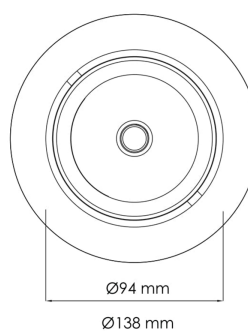

Torres Mini

17030-6-14-1

This is by far our most popular mini" downlight and it offers huge flexibility, tiltable up to 25 degrees. This downlight has a recessed light source giving a minimum of stray light. The Torres Mini can be supplied with a variety of connector solutions

Lightsource Type:	LED (built in)
System Power [W]:	23W
CCT (Color Temperature):	3000K
CRI / Ra:	80
Lumen LED (tc=25):	3450lm
Beam Angle:	14°
Lens (Diffuser):	Clear
Dimming:	None
System Voltage [V]:	230V 50Hz
Connection:	18i3 Quick connection
Mounting:	Ceiling, Recessed
Cut-out [mm]:	125mm
Lumen/W:	0lm/W
MacAdam (SDCM):	3
Color:	Grey
Length [mm]:	138mm
Height [mm]:	86mm
Width [mm]:	94mm
To be recessed in insulation:	No