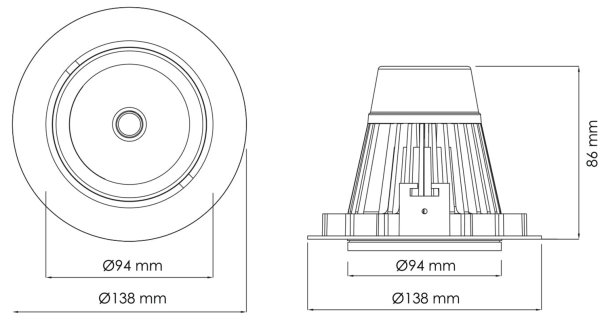

## PRODUCT SHEET

Torres Mini

Art. no: 17030-6-14-2

Lighting Solutions

# Torres Mini

 125mm

This is by far our most popular mini" downlight and it offers huge flexibility, tiltable up to 25 degrees. This downlight has a recessed light source giving a minimum of stray light. The Torres Mini can be supplied with a variety of connector solutions

### SPECIFICATIONS

Lightsource Type:	LED (built in)
System Power [W]:	23W
CCT (Color Temperature):	3000K
CRI / Ra:	80
Lumen LED (tc=25):	3450lm
Beam Angle:	14°
Lens (Diffuser):	Clear
Dimming:	None
System Voltage [V]:	230V 50Hz
Connection:	18i3 Quick connection
Mounting:	Ceiling, Recessed
Cut-out [mm]:	125mm
Lumen/W:	0lm/W
MacAdam (SDCM):	3
Color:	Black
Length [mm]:	138mm
Height [mm]:	86mm
Width [mm]:	94mm
To be recessed in insulation:	No